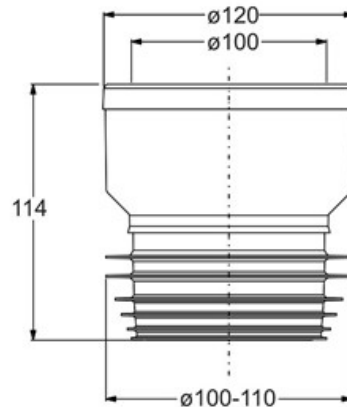

ITEM

8423HL10C0

TALL MAN WC ALTO DIRITTO

Product Type

WC connectors

WC couplings

Logistic Info

Pcs per Carton: 18

Qty per Pallet:

Unit weight: 0,15000

Flow rate Lt/m.:

ORIGINE: MADE IN ITALY

Cod.EAN13: 8030575041292

Tarif Code :39229000

Tecnichal Details

Model: BI-POWER WC COUPLING

Product: "BI-POWER" double-injected WC coupling

Spec 1: IN \varnothing 90/110 mm - OUT \varnothing 100/110 mm

Spec 2: Straight tall

Material 1: PP

Material 2: TPE

Color 1: WHITE

Color 2: YELLOW

Approvals