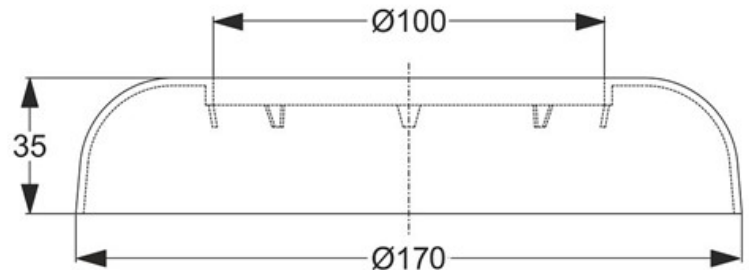

ITEM

8401PP10B0

ROSONE WC FORO Ø 100 MM

Product Type

WC connectors

WC extensions spare parts

Logistic Info

Pcs per Carton:

Qty per Pallet:

Unit weight: 0,04800

Flow rate Lt/m.:

ORIGINE: MADE IN ITALY

Cod.EAN13: 8030575023793

Tarif Code :39229000

Tecnichal Details

Model: ROSETTES

Product: Big rosette for WC extension pipes

Spec 1: Esterno ø 170 mm

Spec 2: Hole ø 100 mm

Material 1: PP

Material 2:

Color 1: WHITE

Color 2:

Approvals