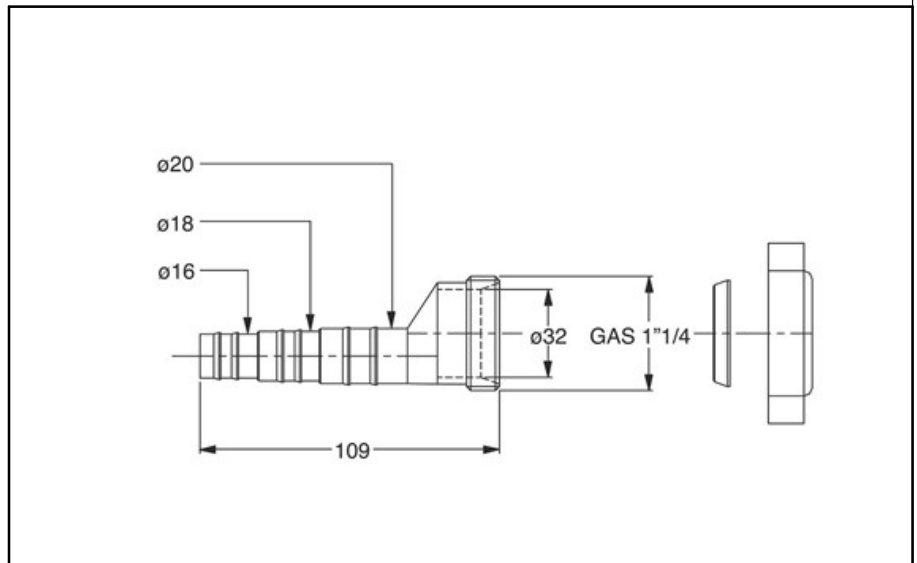

ITEM

**7886PP32B0**

**RACCORDO Ø 16-18-20 MM X 1"1/4**

Product Type

Condensate drains and fittings

Fittings and hoses for condensate

Logistic Info

**Pcs per Carton:** 20  
**Qty per Pallet:** 2  
**Unit weight:** 0,02800  
**Flow rate Lt/m.:**

ORIGINE: MADE IN ITALY  
Cod.EAN13: 8030575031125  
Tarif Code :39229000

Tecnichal Details

**Model:** FITTINGS  
**Product:** Connection nozzle for the condensating water hose  
**Spec 1:** BI-POWER washer  
**Spec 2:** ø 16 -18 - 20 mm x 1"1/4  
**Material 1:** PP  
**Material 2:**  
**Color 1:** WHITE  
**Color 2:**