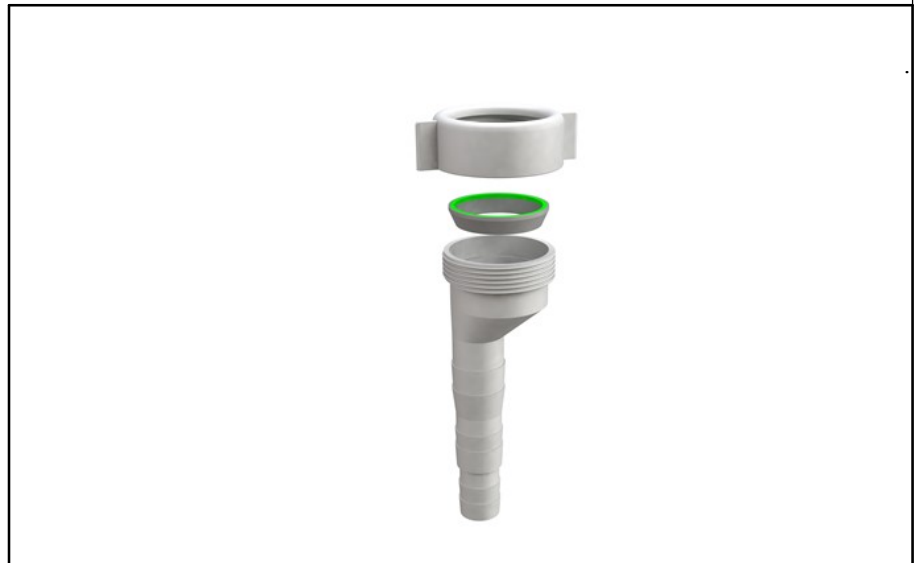

ITEM

**7886PP32B0**

**RACCORDO Ø 16-18-20 MM X 1"1/4**

Product Type

Condensate drains and fittings

Fittings and hoses for condensate

Logistic Info

**Pcs per Carton:** 20  
**Qty per Pallet:** 2  
**Unit weight:** 0,02800  
**Flow rate Lt/m.:**

ORIGINE: MADE IN ITALY  
Cod.EAN13: 8030575031125  
Tarif Code :39229000

Tecnichal Details

**Model:** FITTINGS  
**Product:** Connection nozzle for the condensating water hose  
**Spec 1:** BI-POWER washer  
**Spec 2:** ø 16 -18 - 20 mm x 1"1/4  
**Material 1:** PP  
**Material 2:**  
**Color 1:** WHITE  
**Color 2:**