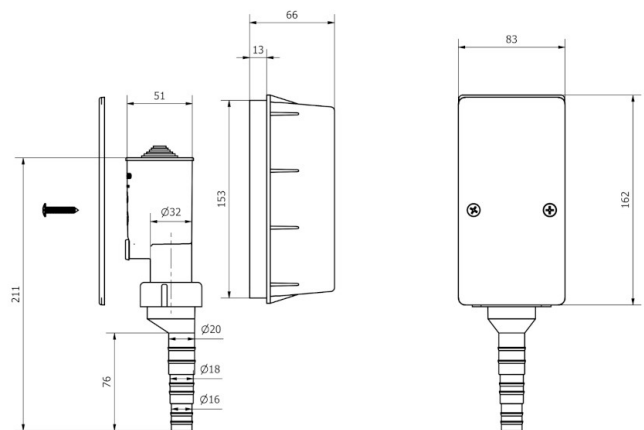

ITEM

**7851EC32B0**

**PITAGORA SCØ 16 -18 - 20 MM**

Product Type

Condensate drains and fittings

Condensate traps

Logistic Info

**Pcs per Carton:** 15  
**Qty per Pallet:** 15  
**Unit weight:** 0,20400  
**Flow rate Lt/m.:**

ORIGINE: MADE IN ITALY

Cod.EAN13: 8030575062273

Tarif Code :39229000

Tecnichal Details

**Model:** PITAGORA  
**Product:** condensating water dry siphon  
**Spec 1:** Removable for cleaning  
**Spec 2:** With hose connection ø 16 -18 - 20 mm  
**Material 1:** PMMA  
**Material 2:**  
**Color 1:** TRANSPARENT  
**Color 2:** GREEN