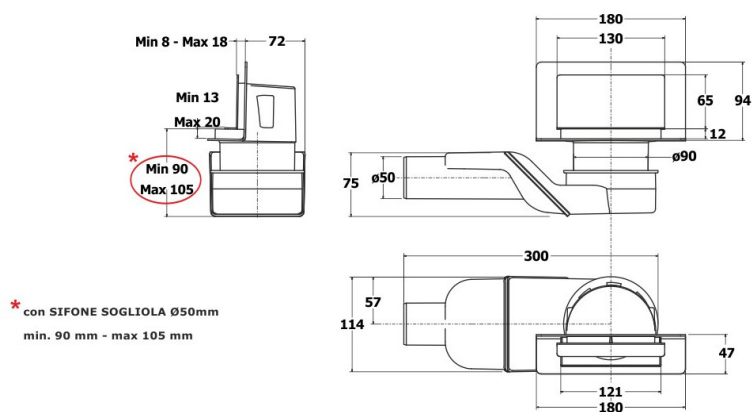

ITEM

6999SX50S

WALLY + SOGLIOLA Ø 50 SATIN

Product Type

Channel drains

In-wall shower drain

Logistic Info

Pcs per Carton: 10

Qty per Pallet:

Unit weight: 0,75000

Flow rate Lt/m.:

ORIGINE: MADE IN ITALY

Cod.EAN13: 8030575059624

Tarif Code :39229000

Tecnichal Details

Model: WALLY

Product: With stainless steel matt cover

Spec 1: Adjustable grid, silicon non-return valve (NRV)

Spec 2: Outlet ø 50 mm

Material 1: PP

Material 2: INOX

Color 1: BLACK

Color 2: Matt finish

Approvals