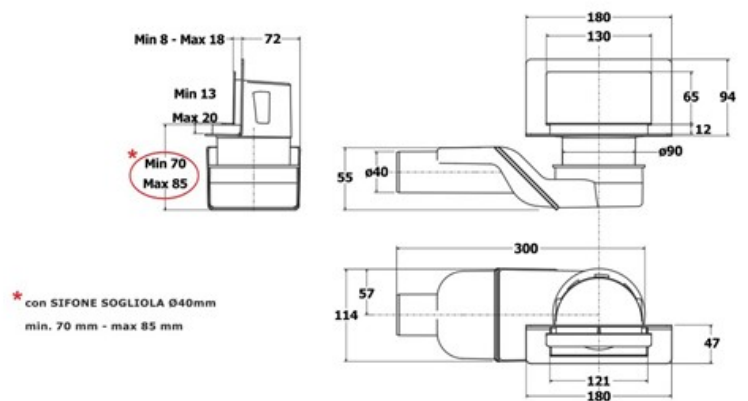

Qty per Pallet:

Unit weight: 0,75000

Flow rate Lt/m.:

ORIGINE: MADE IN ITALY

Cod.EAN13: 8030575059655

Tarif Code :39229000

Tecnichal Details

Model: WALLY

Product: With stainless steel matt cover

Spec 1: Adjustable grid, silicon non-return valve (NRV)

Spec 2: Outlet ø 40 mm

Material 1: PP

Material 2: INOX

Color 1: BLACK

Color 2: Matt finish

Approvals