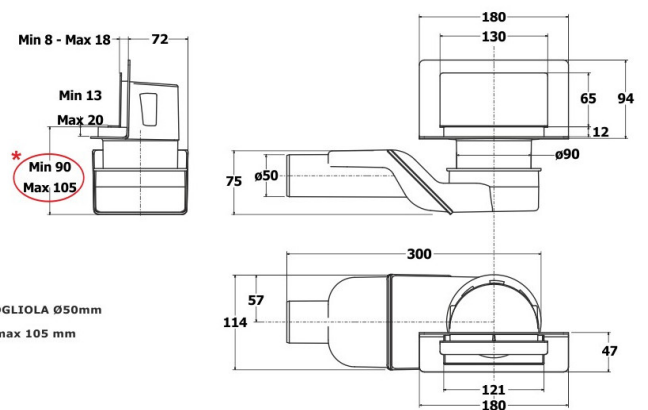

Qty per Pallet:

Unit weight: 0,76500

Flow rate Lt/m.:

ORIGINE: MADE IN ITALY

Cod.EAN13: 8030575059617

Tarif Code :39229000

Tecnichal Details

Model: WALLY

Product: With stainless steel polished cover

Spec 1: Adjustable grid, silicon non-return valve (NRV)

Spec 2: Outlet ø 50 mm

Material 1: PP

Material 2: INOX

Color 1: BLACK

Color 2: Mirror finish

Approvals