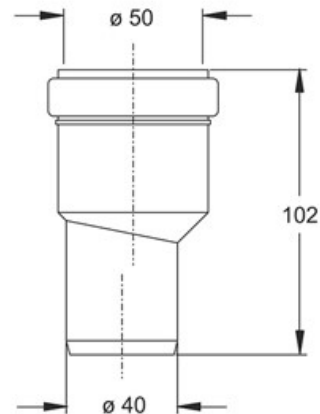

Qty per Pallet: 10

Unit weight: 0,03808

Flow rate Lt/m.:

ORIGINE: MADE IN ITALY

Cod.EAN13: 8030575022932

Tarif Code :39229000

Tecnichal Details

Model: COUPLINGS

Product: Reducers

Spec 1: Push-fit connection

Spec 2: Inlet \varnothing 50 mm, outlet \varnothing 40 mm

Material 1: PP

Material 2:

Color 1: GREY

Color 2:

Approvals