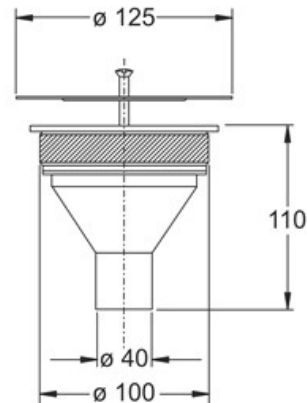

ITEM

**6960PE13B9**

**IMBUTO Ø100 OMBRELLO INOX Ø125**

Product Type

Logistic Info

**Pcs per Carton:** 50  
**Qty per Pallet:** 50  
**Unit weight:** 0,18700  
**Flow rate Lt/m.:**

ORIGINE: MADE IN ITALY

Cod.EAN13: 8030575022864

Tarif Code :39229000

Tecnichal Details

**Model:** TRADITIONAL EXPANDER PLUGS  
**Product:** Expander plugs  
**Spec 1:** Floor gullies sealing  
**Spec 2:** Funnel ø 100 mm, Steel cover ø 125 mm  
**Material 1:** PP  
**Material 2:** INOX  
**Color 1:** GREY  
**Color 2:** METAL