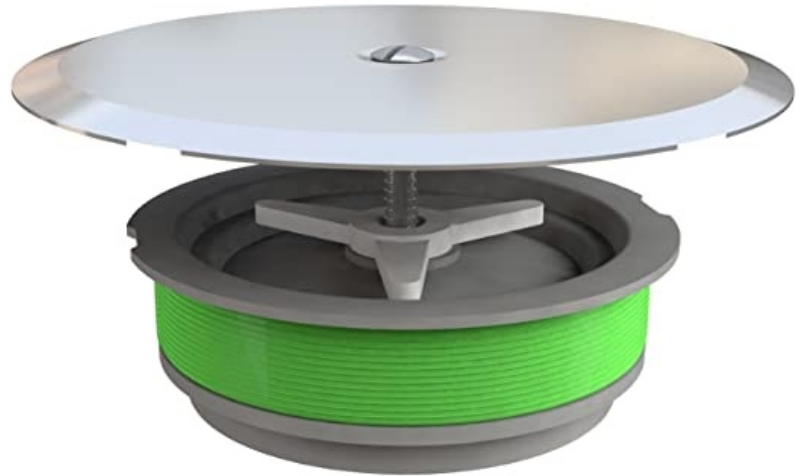

ITEM

**6950PE15B2**

**TAPPO Ø100 OMBRELLO INOX Ø 140**

Product Type

Floor drains

Floor gullies and expander plugs

Logistic Info

**Pcs per Carton:** 50  
**Qty per Pallet:** 50  
**Unit weight:** 0,17700  
**Flow rate Lt/m.:**

ORIGINE: MADE IN ITALY

Cod.EAN13: 8030575034942

Tarif Code :39229000

Tecnichal Details

**Model:** TRADITIONAL EXPANDER PLUGS  
**Product:** Expander plugs  
**Spec 1:** Floor gullies sealing  
**Spec 2:** Plug ø 100 mm, Steel cover ø 140 mm  
**Material 1:** PP  
**Material 2:** INOX  
**Color 1:** GREY  
**Color 2:** METAL