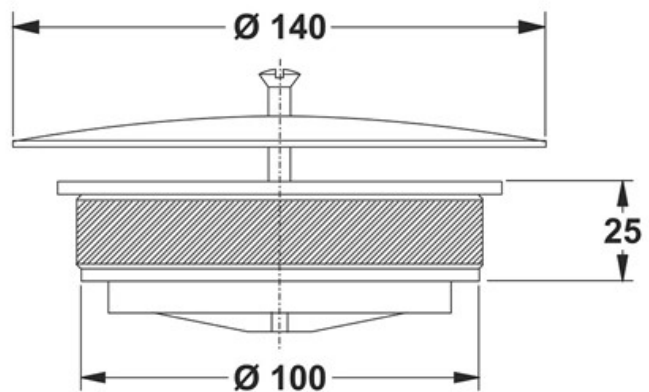

ITEM

**6950PE15B2**

**TAPPO Ø100 OMBRELLO INOX Ø 140**

Product Type

Floor drains

Floor gullies and expander plugs

Logistic Info

**Pcs per Carton:** 50  
**Qty per Pallet:** 50  
**Unit weight:** 0,17700  
**Flow rate Lt/m.:**

ORIGINE: MADE IN ITALY

Cod.EAN13: 8030575034942

Tarif Code :39229000

Tecnichal Details

**Model:** TRADITIONAL EXPANDER PLUGS  
**Product:** Expander plugs  
**Spec 1:** Floor gullies sealing  
**Spec 2:** Plug ø 100 mm, Steel cover ø 140 mm  
**Material 1:** PP  
**Material 2:** INOX  
**Color 1:** GREY  
**Color 2:** METAL