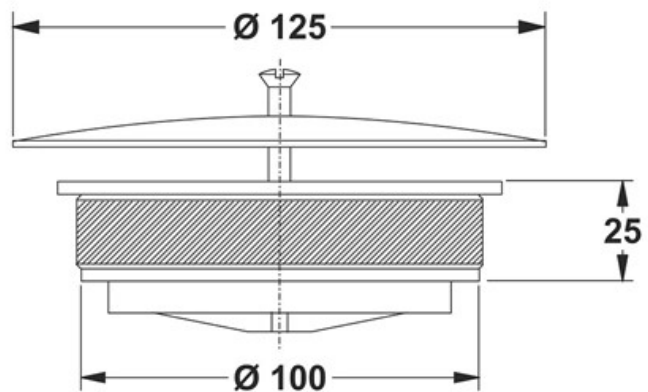

ITEM

**6950PE13B2**

**TAPPO Ø100 OMBRELLO INOX Ø 125**

Product Type

Logistic Info

**Pcs per Carton:** 50  
**Qty per Pallet:** 50  
**Unit weight:** 0,15800  
**Flow rate Lt/m.:**

ORIGINE: MADE IN ITALY

Cod.EAN13: 8030575022789

Tarif Code :39229000

Tecnichal Details

**Model:** TRADITIONAL EXPANDER PLUGS  
**Product:** Expander plugs  
**Spec 1:** Floor gullies sealing  
**Spec 2:** Plug ø 100 mm, Steel cover ø 125 mm  
**Material 1:** PP  
**Material 2:** INOX  
**Color 1:** GREY  
**Color 2:** METAL