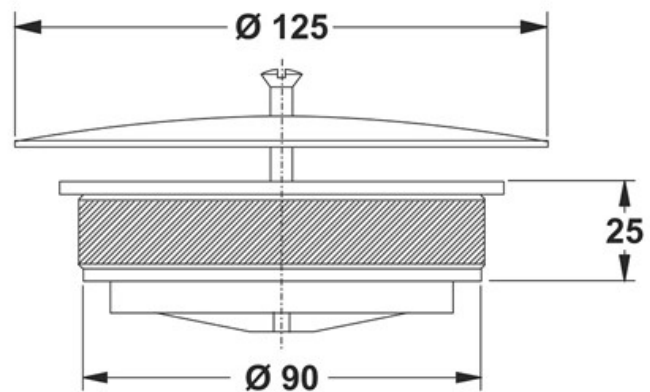

ITEM

6940PE13B9

TAPPO Ø90 OMBRELLO INOX Ø 125

Product Type

Logistic Info

Pcs per Carton: 50
Qty per Pallet: 50
Unit weight: 0,14000
Flow rate Lt/m.:

ORIGINE: MADE IN ITALY

Cod.EAN13: 8030575022765

Tarif Code :39229000

Tecnichal Details

Model: TRADITIONAL EXPANDER PLUGS

Product: Expander plugs

Spec 1: Floor gullies sealing

Spec 2: Plug ø 90 mm, Steel cover ø 125 mm

Material 1: PP

Material 2: INOX