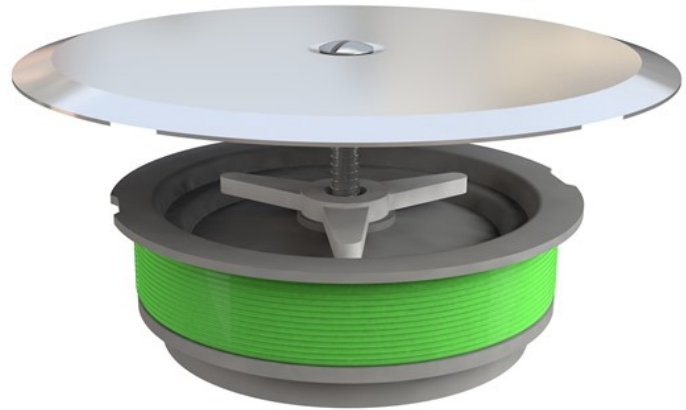

ITEM

6940PE13B9

TAPPO Ø90 OMBRELLO INOX Ø 125

Product Type

Logistic Info

Pcs per Carton: 50
Qty per Pallet: 50
Unit weight: 0,14000
Flow rate Lt/m.:

ORIGINE: MADE IN ITALY

Cod.EAN13: 8030575022765

Tarif Code :39229000

Tecnichal Details

Model: TRADITIONAL EXPANDER PLUGS

Product: Expander plugs

Spec 1: Floor gullies sealing

Spec 2: Plug ø 90 mm, Steel cover ø 125 mm

Material 1: PP

Material 2: INOX

Color 1: GREY

Color 2: METAL

Approvals