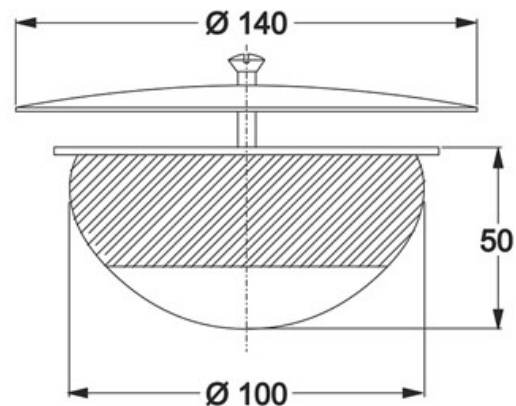

ITEM

6910PP15RG2

SUPERTAPPO OMBRELLO INOX Ø140

Product Type

Floor drains

Floor gullies and expander plugs

Logistic Info

Pcs per Carton: 50
Qty per Pallet: 50
Unit weight: 0,15900
Flow rate Lt/m.:

ORIGINE: MADE IN ITALY

Cod.EAN13: 8030575042381

Tarif Code :39229000

Tecnichal Details

Model: SUPERTAPPO
Product: Expander plugs
Spec 1: With "BI-POWER" technology, recycled material
Spec 2: Plug ø 100 mm, Steel cover ø 140 mm
Material 1: PP
Material 2: INOX
Color 1: GREY
Color 2: METAL