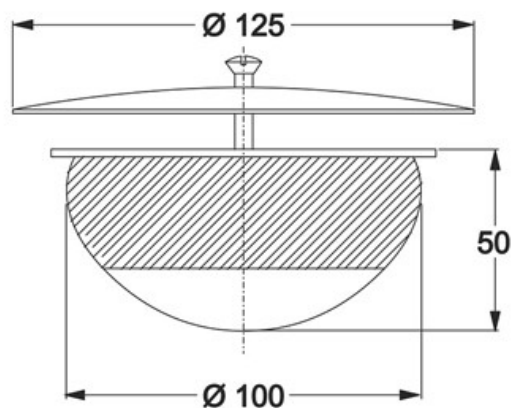

ITEM

6910PP13RG2

SUPERTAPPO OMBRELLO INOX Ø125

Product Type

Floor drains

Floor gullies and expander plugs

Logistic Info

Pcs per Carton: 50
Qty per Pallet: 50
Unit weight: 0,14600
Flow rate Lt/m.: 999,00

ORIGINE: MADE IN ITALY

Cod.EAN13: 8030575034294

Tarif Code :39229000

Tecnichal Details

Model: SUPERTAPPO

Product: Expander plugs

Spec 1: With "BI-POWER" technology, recycled material

Spec 2: Plug ø 100 mm, Steel cover ø 125 mm