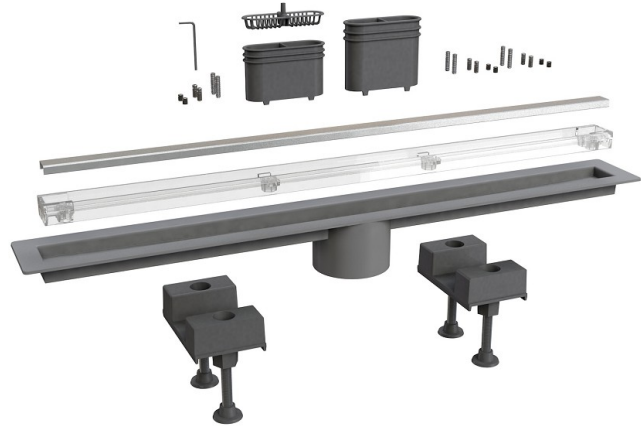

ITEM

**6895MX70S**

**CANALISSIMA MX CENTRALE L.70CM**

Product Type

Channel drains

Channel drain with Mixage grid

Logistic Info

**Pcs per Carton:**

**Qty per Pallet:**

**Unit weight: 1,30700**

**Flow rate Lt/m.:**

ORIGINE: MADE IN ITALY

Cod.EAN13: 8030575054131

Tarif Code :73249000

Tecnichal Details

**Model:** CANALISSIMA - MIXAGE - CENTRALE

**Product:** Channel drains with central outlet

**Spec 1:** "MIXAGE" adjustable tileable grid with PMMA frame and stainless steel AISI316 insert

**Spec 2:** L 70 cm

**Material 1:** INOX

**Material 2:** ABS