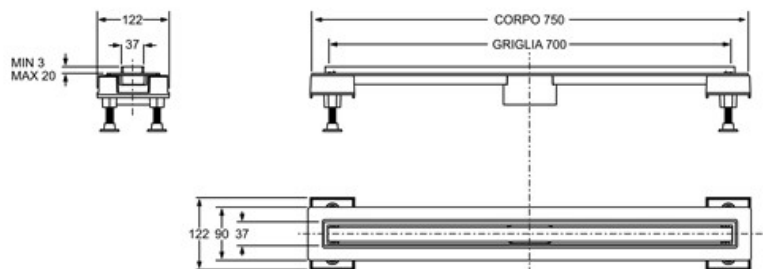

Tecnichal Details

Model: CANALISSIMA - MIXAGE - CENTRALE

Product: Channel drains with central outlet

Spec 1: "MIXAGE" adjustable tileable grid with PMMA frame and stainless steel AISI316 insert

Spec 2: L 70 cm

Material 1: INOX

Material 2: ABS

Color 1: BRUSHED

Color 2: TRANSPARENT