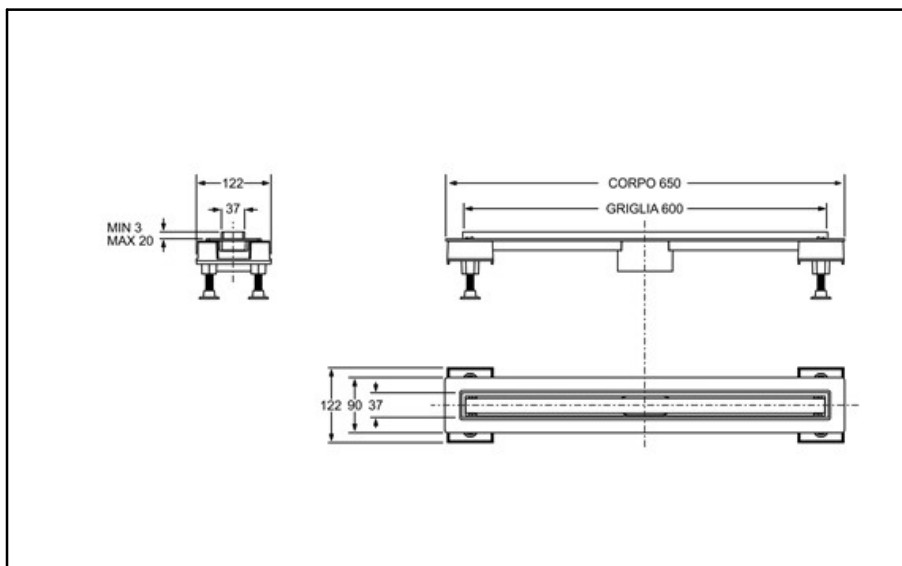

Qty per Pallet:

Unit weight: 1,28800

Flow rate Lt/m.:

ORIGINE: MADE IN ITALY

Cod.EAN13: 8030575054148

Tarif Code :73249000

Tecnichal Details

Model: CANALISSIMA - MIXAGE - CENTRALE

Product: Channel drains with central outlet

Spec 1: "MIXAGE" adjustable tileable grid with PMMA frame and stainless steel AISI316 insert

Spec 2: L 60 cm

Material 1: INOX

Material 2: ABS

Color 1: BRUSHED

Color 2: TRANSPARENT