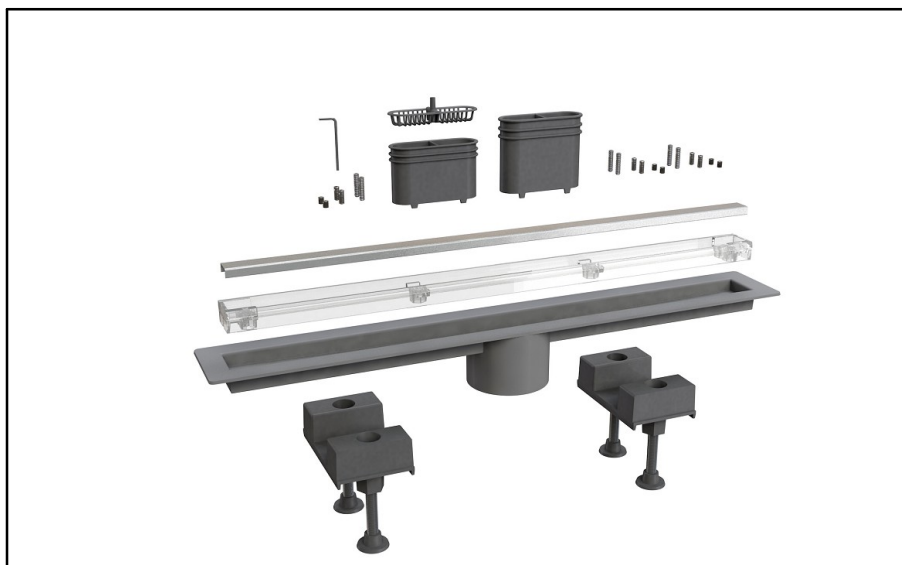

Product: Channel drains with central outlet

Spec 1: "MIXAGE" adjustable tileable grid with PMMA frame and stainless steel AISI316 insert

Spec 2: L 60 cm

Material 1: INOX

Material 2: ABS

Color 1: BRUSHED

Color 2: TRANSPARENT