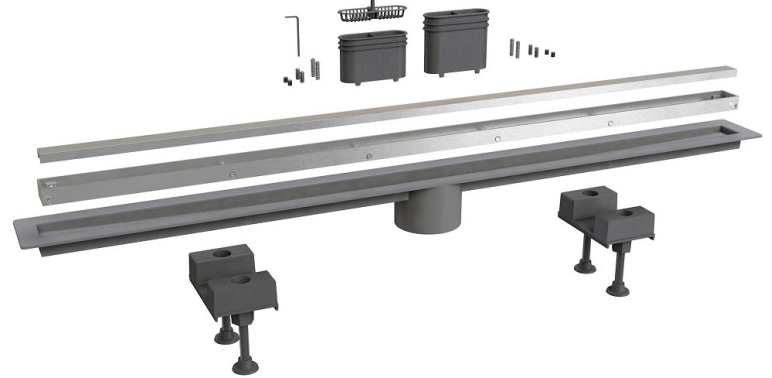

ITEM

6895AL100S

CANALISSIMA AL CENTRALE L100CM

Product Type

Channel drains

Channel drains with aluminum grid

Logistic Info

Pcs per Carton:

Qty per Pallet:

Unit weight: 1,85200

Flow rate Lt/m.:

ORIGINE: MADE IN ITALY

Cod.EAN13: 8030575041964

Tarif Code :76169990

Tecnichal Details

Model: CANALISSIMA - ALLUMINIO - CENTRALE

Product: Channel drains with central outlet

Spec 1: "DOUBLE FACE" adjustable full aluminium tileable grid

Spec 2: L 100 cm

Material 1: ALUMINUM

Material 2: ABS

Color 1: BRUSHED

Color 2: BLACK

Approvals