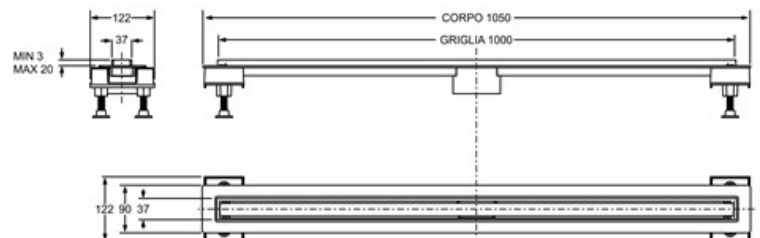

Qty per Pallet:

Unit weight: 1,85200

Flow rate Lt/m.:

ORIGINE: MADE IN ITALY

Cod.EAN13: 8030575041964

Tarif Code :76169990

Tecnichal Details

Model: CANALISSIMA - ALLUMINIO - CENTRALE

Product: Channel drains with central outlet

Spec 1: "DOUBLE FACE" adjustable full aluminium tileable grid

Spec 2: L 100 cm

Material 1: ALUMINUM

Material 2: ABS

Color 1: BRUSHED

Color 2: BLACK

Approvals