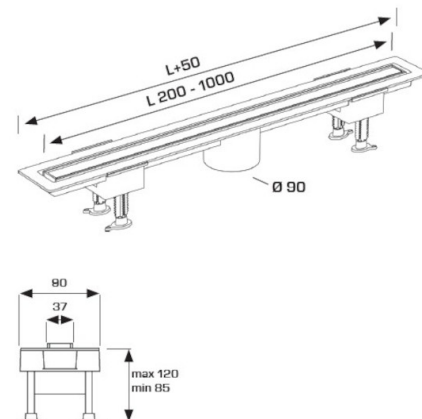

Tecnichal Details

Model: CANALISSIMA - ACCIAIO - CENTRALE

Product: Channel drains with central outlet

Spec 1: "DOUBLE FACE" adjustable full stainless steel AISI316 tileable grid

Spec 2: L 90 cm

Material 1: INOX

Material 2: ABS

Color 1: BRUSHED

Color 2: BLACK