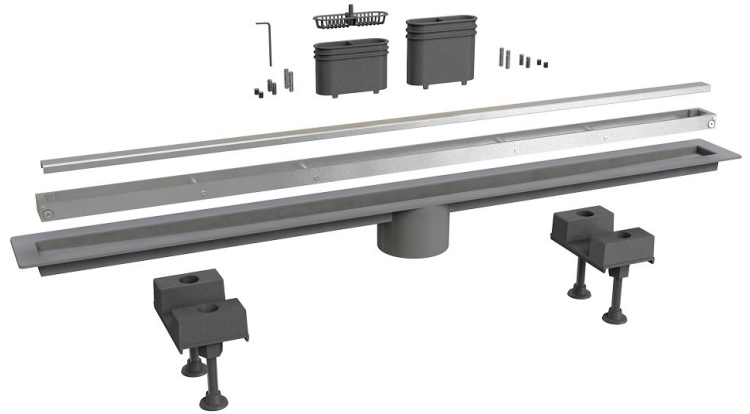

ITEM

**6895AC90S**

**CANALISSIMA AC CENTRALE L.90CM**

Product Type

Channel drains

Channel drains with stainless steel grid

Logistic Info

**Pcs per Carton:**

**Qty per Pallet:**

**Unit weight: 2,30200**

**Flow rate Lt/m.:**

ORIGINE: MADE IN ITALY

Cod.EAN13: 8030575042206

Tarif Code :73249000

Tecnichal Details

**Model:** CANALISSIMA - ACCIAIO - CENTRALE

**Product:** Channel drains with central outlet

**Spec 1:** "DOUBLE FACE" adjustable full stainless steel AISI316 tileable grid

**Spec 2:** L 90 cm

**Material 1:** INOX

**Material 2:** ABS

**Color 1:** BRUSHED