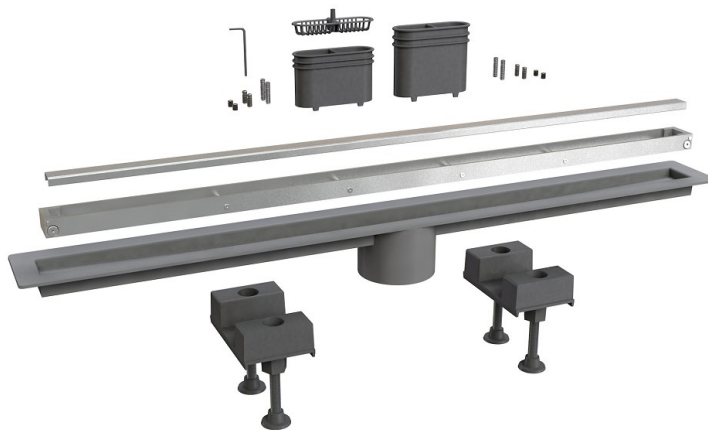

ITEM

**6895AC80S**

**CANALISSIMA AC CENTRALE L.80CM**

Product Type

Channel drains

Channel drains with stainless steel grid

Logistic Info

**Pcs per Carton:**

**Qty per Pallet:**

**Unit weight: 2,11900**

**Flow rate Lt/m.:**

ORIGINE: MADE IN ITALY

Cod.EAN13: 8030575041803

Tarif Code :73249000

Tecnichal Details

**Model:** CANALISSIMA - ACCIAIO - CENTRALE

**Product:** Channel drains with central outlet

**Spec 1:** "DOUBLE FACE" adjustable full stainless steel AISI316 tileable grid

**Spec 2:** L 80 cm

**Material 1:** INOX

**Material 2:** ABS

**Color 1:** BRUSHED