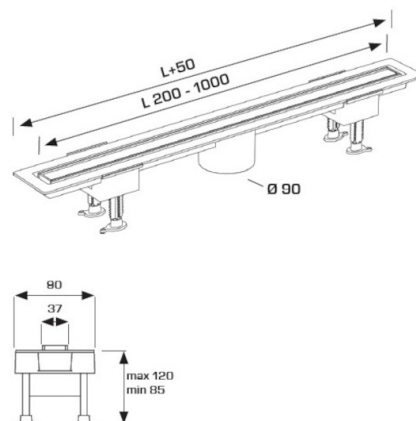

ITEM

**6895AC80S**

**CANALISSIMA AC CENTRALE L.80CM**

Product Type

Channel drains

Channel drains with stainless steel grid

Logistic Info

**Pcs per Carton:**

**Qty per Pallet:**

**Unit weight: 2,11900**

**Flow rate Lt/m.:**

ORIGINE: MADE IN ITALY

Cod.EAN13: 8030575041803

Tarif Code :73249000

Tecnichal Details

**Model:** CANALISSIMA - ACCIAIO - CENTRALE

**Product:** Channel drains with central outlet

**Spec 1:** "DOUBLE FACE" adjustable full stainless steel AISI316 tileable grid

**Spec 2:** L 80 cm

**Material 1:** INOX

**Material 2:** ABS

**Color 1:** BRUSHED