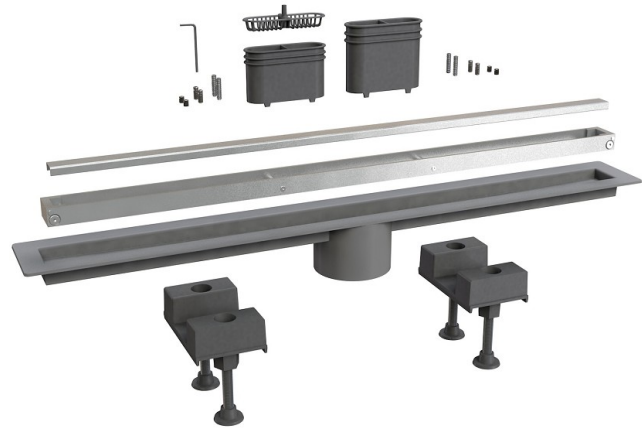

ITEM

6895AC70S

CANALISSIMA AC CENTRALE L.70CM

Product Type

Channel drains

Channel drains with stainless steel grid

Logistic Info

Pcs per Carton:

Qty per Pallet:

Unit weight: 1,94300

Flow rate Lt/m.:

ORIGINE: MADE IN ITALY

Cod.EAN13: 8030575041797

Tarif Code :73249000

Tecnichal Details

Model: CANALISSIMA - ACCIAIO - CENTRALE

Product: Channel drains with central outlet

Spec 1: "DOUBLE FACE" adjustable full stainless steel AISI316 tileable grid

Spec 2: L 70 cm

Material 1: INOX

Material 2: ABS

Color 1: BRUSHED

Color 2: BLACK

Approvals