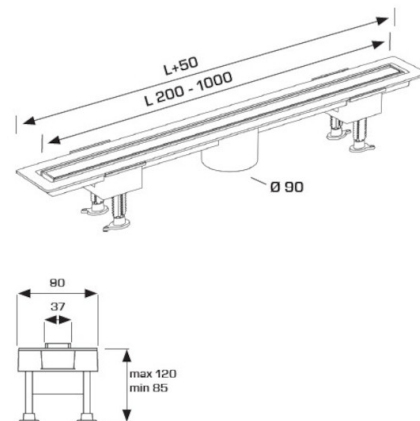

ITEM

6895AC70S

CANALISSIMA AC CENTRALE L.70CM

Product Type

Channel drains

Channel drains with stainless steel grid

Logistic Info

Pcs per Carton:

Qty per Pallet:

Unit weight: 1,94300

Flow rate Lt/m.:

ORIGINE: MADE IN ITALY

Cod.EAN13: 8030575041797

Tarif Code :73249000

Tecnichal Details

Model: CANALISSIMA - ACCIAIO - CENTRALE

Product: Channel drains with central outlet

Spec 1: "DOUBLE FACE" adjustable full stainless steel AISI316 tileable grid

Spec 2: L 70 cm

Material 1: INOX

Material 2: ABS

Color 1: BRUSHED

Color 2: BLACK

Approvals