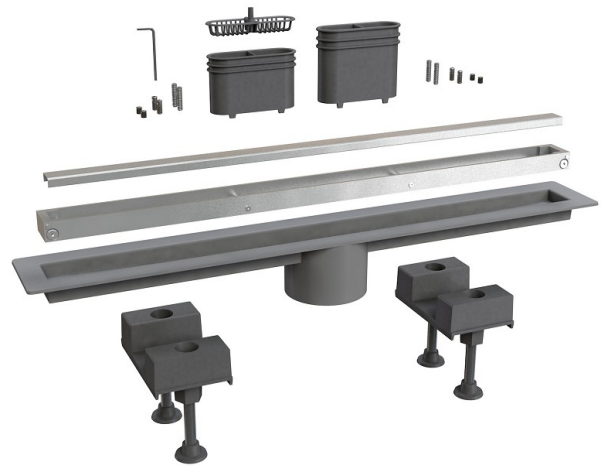

ITEM

6895AC60S

CANALISSIMA AC CENTRALE L.60CM

Product Type

Channel drains

Channel drains with stainless steel grid

Logistic Info

Pcs per Carton:

Qty per Pallet:

Unit weight: 1,76500

Flow rate Lt/m.:

ORIGINE: MADE IN ITALY

Cod.EAN13: 8030575041780

Tarif Code :73249000

Tecnichal Details

Model: CANALISSIMA - ACCIAIO - CENTRALE

Product: Channel drains with central outlet

Spec 1: "DOUBLE FACE" adjustable full stainless steel AISI316 tileable grid

Spec 2: L 60 cm

Material 1: INOX

Material 2: ABS

Color 1: BRUSHED

Color 2: BLACK

Approvals