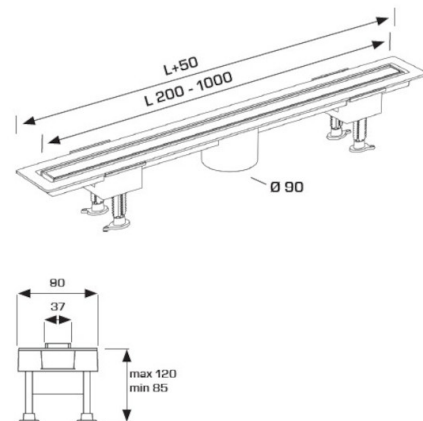

ITEM

6895AC60S

CANALISSIMA AC CENTRALE L.60CM

Product Type

Channel drains

Channel drains with stainless steel grid

Logistic Info

Pcs per Carton:

Qty per Pallet:

Unit weight: 1,76500

Flow rate Lt/m.:

ORIGINE: MADE IN ITALY

Cod.EAN13: 8030575041780

Tarif Code :73249000

Tecnichal Details

Model: CANALISSIMA - ACCIAIO - CENTRALE

Product: Channel drains with central outlet

Spec 1: "DOUBLE FACE" adjustable full stainless steel AISI316 tileable grid

Spec 2: L 60 cm

Material 1: INOX

Material 2: ABS

Color 1: BRUSHED

Color 2: BLACK

Approvals