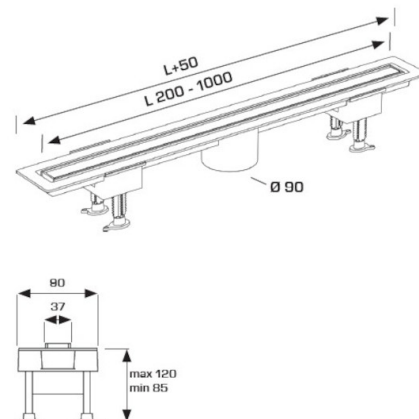

ITEM

6895AC40S

CANALISSIMA AC CENTRALE L.40CM

Product Type

Channel drains

Channel drains with stainless steel grid

Logistic Info

Pcs per Carton:

Qty per Pallet:

Unit weight: 0,87400

Flow rate Lt/m.:

ORIGINE: MADE IN ITALY

Cod.EAN13: 8030575041810

Tarif Code :73249000

Tecnichal Details

Model: CANALISSIMA - ACCIAIO - CENTRALE

Product: Channel drains with central outlet

Spec 1: "DOUBLE FACE" adjustable full stainless steel AISI316 tileable grid

Spec 2: L 40 cm

Material 1: INOX

Material 2: ABS

Color 1: BRUSHED

Color 2: BLACK

Approvals