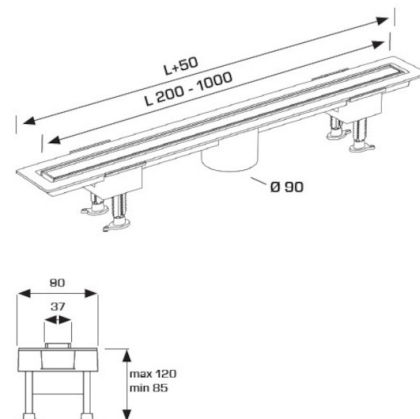

Qty per Pallet:

Unit weight: 0,80300

Flow rate Lt/m.:

ORIGINE: MADE IN ITALY

Cod.EAN13: 8030575041872

Tarif Code :73249000

Tecnichal Details

Model: CANALISSIMA - ACCIAIO - CENTRALE

Product: Channel drains with central outlet

Spec 1: "DOUBLE FACE" adjustable full stainless steel AISI316 tileable grid

Spec 2: L 20 cm

Material 1: INOX

Material 2: ABS

Color 1: BRUSHED

Color 2: BLACK

Approvals