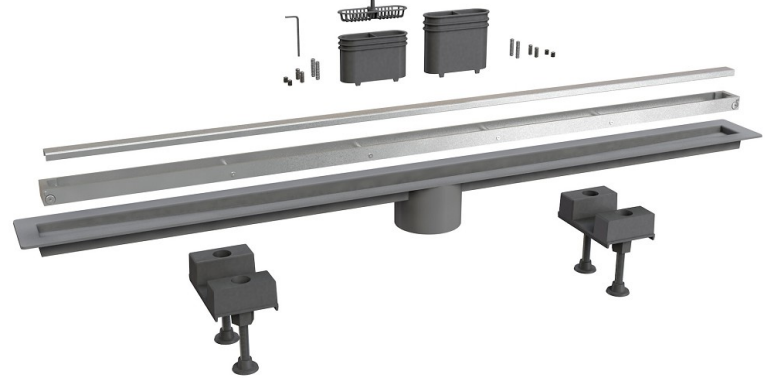

ITEM

6895AC100S

CANALISSIMA AC CENTRALE L100CM

Product Type

Channel drains

Channel drains with stainless steel grid

Logistic Info

Pcs per Carton:

Qty per Pallet:

Unit weight: 2,14900

Flow rate Lt/m.:

ORIGINE: MADE IN ITALY

Cod.EAN13: 8030575053509

Tarif Code :73249000

Tecnichal Details

Model: CANALISSIMA - ACCIAIO - CENTRALE

Product: Channel drains with central outlet

Spec 1: "DOUBLE FACE" adjustable full stainless steel AISI316 tileable grid

Spec 2: L 100 cm

Material 1: INOX

Material 2: ABS

Color 1: BRUSHED

Color 2: BLACK

Approvals