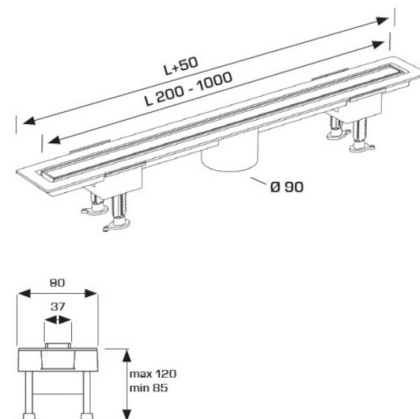

ITEM

6895AC100S

CANALISSIMA AC CENTRALE L100CM

Product Type

Channel drains

Channel drains with stainless steel grid

Logistic Info

Pcs per Carton:

Qty per Pallet:

Unit weight: 2,14900

Flow rate Lt/m.:

ORIGINE: MADE IN ITALY

Cod.EAN13: 8030575053509

Tarif Code :73249000

Tecnichal Details

Model: CANALISSIMA - ACCIAIO - CENTRALE

Product: Channel drains with central outlet

Spec 1: "DOUBLE FACE" adjustable full stainless steel AISI316 tileable grid

Spec 2: L 100 cm

Material 1: INOX

Material 2: ABS

Color 1: BRUSHED

Color 2: BLACK

Approvals