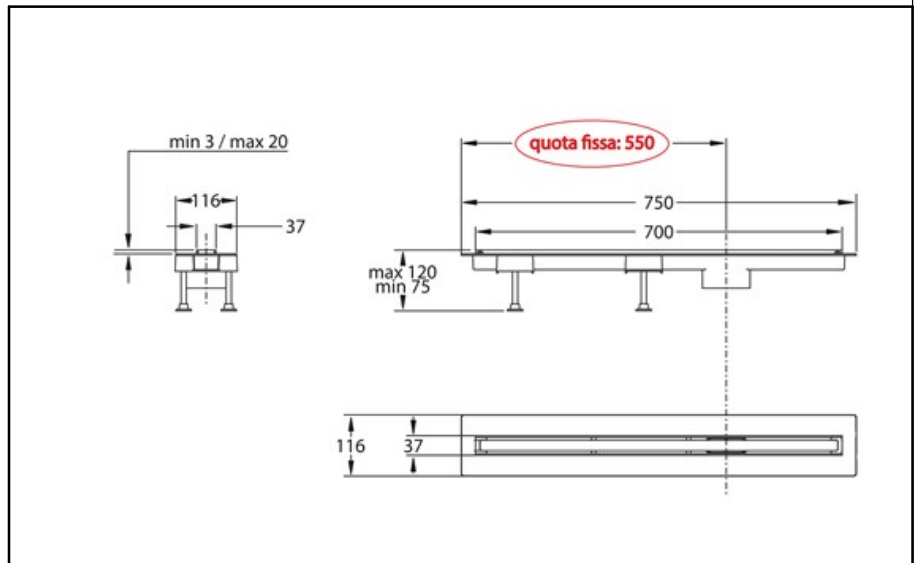

ITEM

**6835MX70S**

**CANALISSIMA MX APERTA L.70 CM**

Product Type

Channel drains

Channel drains - Custom

Logistic Info

**Pcs per Carton:**

**Qty per Pallet:**

**Unit weight:** 1,48000

**Flow rate Lt/m.:**

ORIGINE: MADE IN ITALY

Cod.EAN13: 8030575042633

Tarif Code :73249000

Tecnichal Details

**Model:** CANALISSIMA - MIXAGE - COMPONENTE

**Product:** Custom-made channel drains

**Spec 1:** "MIXAGE" adjustable tileable grid with PMMA frame and stainless steel AISI316 insert

**Spec 2:** L 70 cm

**Material 1:** INOX

**Material 2:** ABS

**Color 1:** BRUSHED