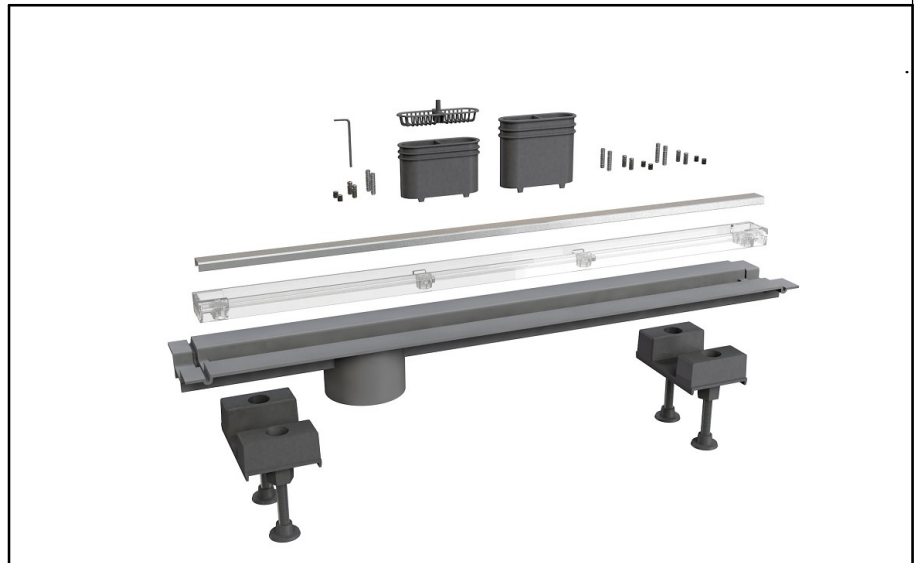

ITEM

**6835MX70S**

**CANALISSIMA MX APERTA L.70 CM**

Product Type

Channel drains

Channel drains - Custom

Logistic Info

**Pcs per Carton:**

**Qty per Pallet:**

**Unit weight:** 1,48000

**Flow rate Lt/m.:**

ORIGINE: MADE IN ITALY

Cod.EAN13: 8030575042633

Tarif Code :73249000

Tecnichal Details

**Model:** CANALISSIMA - MIXAGE - COMPONENTE

**Product:** Custom-made channel drains

**Spec 1:** "MIXAGE" adjustable tileable grid with PMMA frame and stainless steel AISI316 insert

**Spec 2:** L 70 cm

**Material 1:** INOX

**Material 2:** ABS

**Color 1:** BRUSHED