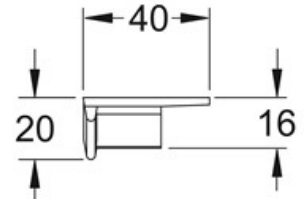

ITEM

6830AB05S

TAPPO CHIUSURA CANALIS. PAIO

Product Type

Channel drains

Channel drains - Custom

Logistic Info

Pcs per Carton:

Qty per Pallet:

Unit weight: 0,04300

Flow rate Lt/m.:

ORIGINE: MADE IN ITALY

Cod.EAN13: 8030575039015

Tarif Code :39229000

Tecnichal Details

Model: ACCESSORIES

Product: "CANALISSIMA" closing cap

Spec 1: glueable

Spec 2: Universal

Material 1: ABS

Material 2:

Color 1: BLACK

Color 2:

Approvals