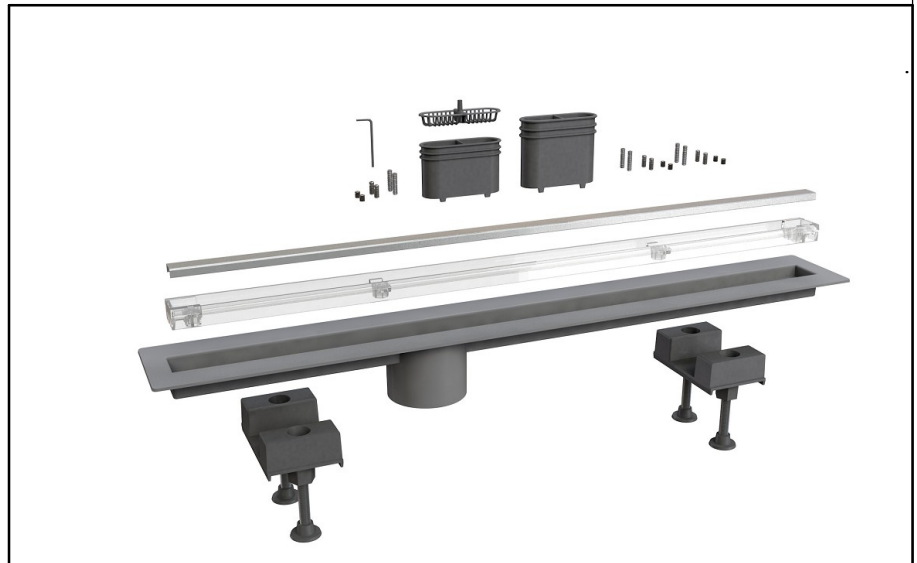

ITEM

6825MX80S

CANALISSIMA MX SC LAT L.80 CM

Product Type

Channel drains

Channel drain with Mixage grid

Logistic Info

Pcs per Carton:

Qty per Pallet:

Unit weight: 1,39500

Flow rate Lt/m.:

ORIGINE: MADE IN ITALY

Cod.EAN13: 8030575042176

Tarif Code :73249000

Tecnichal Details

Model: CANALISSIMA - MIXAGE - LATERALE

Product: Channel drains with side outlet

Spec 1: "MIXAGE" adjustable tileable grid with PMMA frame and stainless steel AISI316 insert

Spec 2: L 80 cm

Material 1: INOX

Material 2: ABS

Color 1: BRUSHED

Color 2: TRANSPARENT