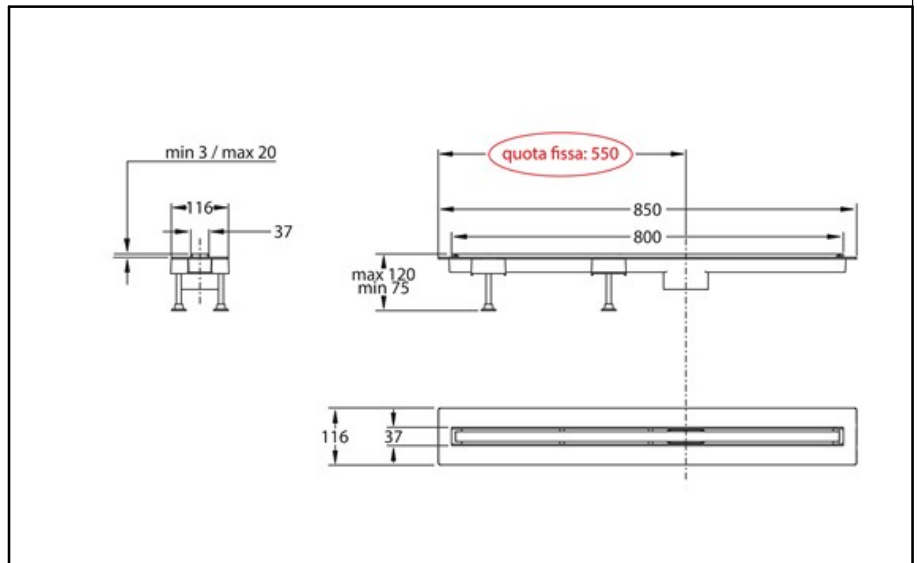

ITEM

6825MX80S

CANALISSIMA MX SC LAT L.80 CM

Product Type

Channel drains

Channel drain with Mixage grid

Logistic Info

Pcs per Carton:

Qty per Pallet:

Unit weight: 1,39500

Flow rate Lt/m.:

ORIGINE: MADE IN ITALY

Cod.EAN13: 8030575042176

Tarif Code :73249000

Tecnichal Details

Model: CANALISSIMA - MIXAGE - LATERALE

Product: Channel drains with side outlet

Spec 1: "MIXAGE" adjustable tileable grid with PMMA frame and stainless steel AISI316 insert

Spec 2: L 80 cm

Material 1: INOX

Material 2: ABS

Color 1: BRUSHED

Color 2: TRANSPARENT