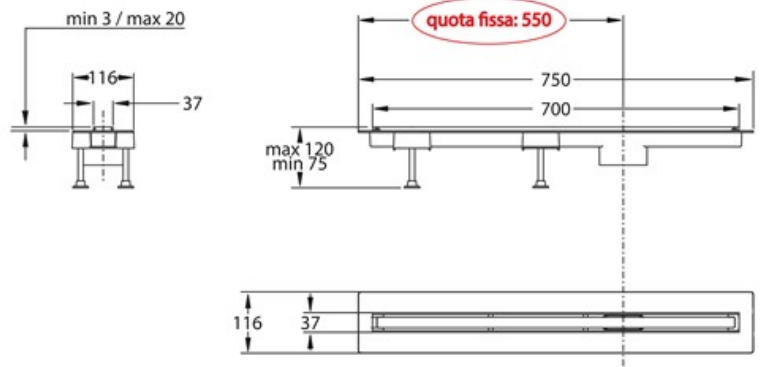

Qty per Pallet:

Unit weight: 1,30700

Flow rate Lt/m.:

ORIGINE: MADE IN ITALY

Cod.EAN13: 8030575042169

Tarif Code :73249000

Tecnichal Details

Model: CANALISSIMA - MIXAGE - LATERALE

Product: Channel drains with side outlet

Spec 1: "MIXAGE" adjustable tileable grid with PMMA frame and stainless steel AISI316 insert

Spec 2: L 70 cm

Material 1: INOX

Material 2: ABS

Color 1: BRUSHED

Color 2: TRANSPARENT