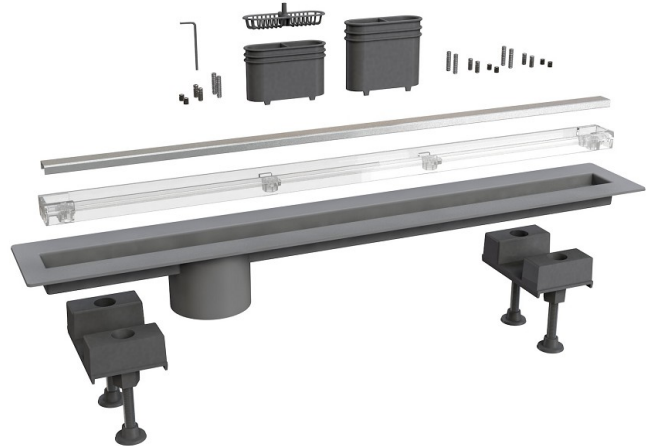

ITEM

6825MX70S

CANALISSIMA MX SC LAT L.70 CM

Product Type

Channel drains

Channel drain with Mixage grid

Logistic Info

Pcs per Carton:

Qty per Pallet:

Unit weight: 1,30700

Flow rate Lt/m.:

ORIGINE: MADE IN ITALY

Cod.EAN13: 8030575042169

Tarif Code :73249000

Tecnichal Details

Model: CANALISSIMA - MIXAGE - LATERALE

Product: Channel drains with side outlet

Spec 1: "MIXAGE" adjustable tileable grid with PMMA frame and stainless steel AISI316 insert

Spec 2: L 70 cm

Material 1: INOX

Material 2: ABS

Color 1: BRUSHED

Color 2: TRANSPARENT