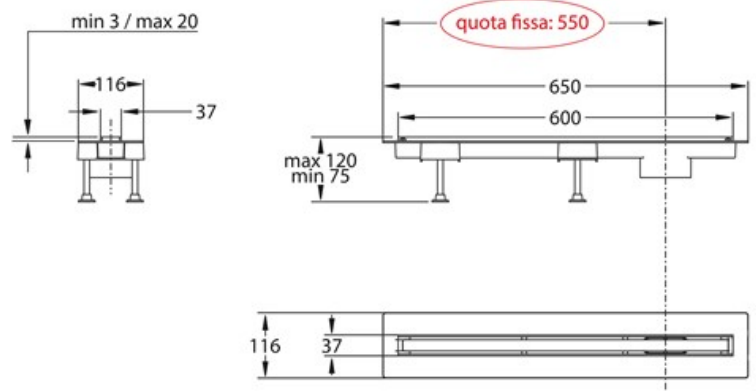

Qty per Pallet:

Unit weight: 1,49300

Flow rate Lt/m.:

ORIGINE: MADE IN ITALY

Cod.EAN13: 8030575041865

Tarif Code :73249000

Tecnichal Details

Model: CANALISSIMA - MIXAGE - LATERALE

Product: Channel drains with side outlet

Spec 1: "MIXAGE" adjustable tileable grid with PMMA frame and stainless steel AISI316 insert

Spec 2: L 60 cm

Material 1: INOX

Material 2: ABS

Color 1: BRUSHED

Color 2: TRANSPARENT