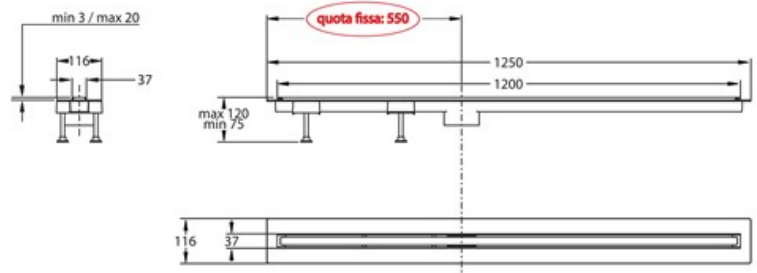

Qty per Pallet:

Unit weight: 1,80700

Flow rate Lt/m.:

ORIGINE: MADE IN ITALY

Cod.EAN13: 8030575042091

Tarif Code :73249000

Tecnichal Details

Model: CANALISSIMA - MIXAGE - LATERALE

Product: Channel drains with side outlet

Spec 1: "MIXAGE" adjustable tileable grid with PMMA frame and stainless steel AISI316 insert

Spec 2: L 120 cm

Material 1: INOX

Material 2: ABS

Color 1: BRUSHED

Color 2: TRANSPARENT