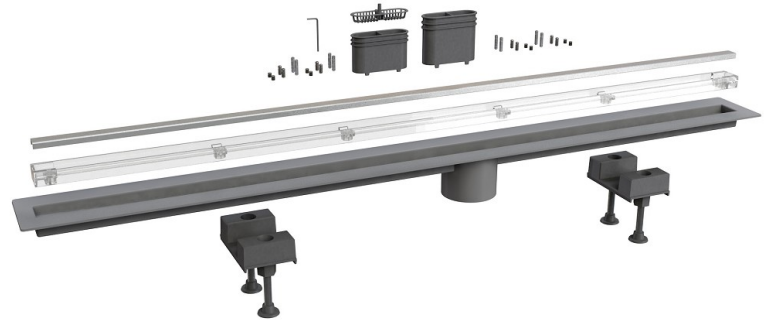

ITEM

6825MX120S

CANALISSIMA MX SC LAT L.120 CM

Product Type

Channel drains

Channel drain with Mixage grid

Logistic Info

Pcs per Carton:

Qty per Pallet:

Unit weight: 1,80700

Flow rate Lt/m.:

ORIGINE: MADE IN ITALY

Cod.EAN13: 8030575042091

Tarif Code :73249000

Tecnichal Details

Model: CANALISSIMA - MIXAGE - LATERALE

Product: Channel drains with side outlet

Spec 1: "MIXAGE" adjustable tileable grid with PMMA frame and stainless steel AISI316 insert

Spec 2: L 120 cm

Material 1: INOX

Material 2: ABS

Color 1: BRUSHED

Color 2: TRANSPARENT