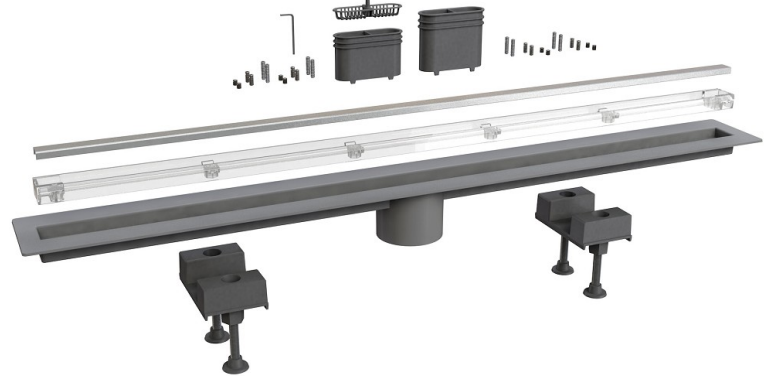

ITEM

6825MX100S

CANALISSIMA MX SC LAT L.100 CM

Product Type

Channel drains

Channel drain with Mixage grid

Logistic Info

Pcs per Carton:

Qty per Pallet:

Unit weight: 1,63400

Flow rate Lt/m.:

ORIGINE: MADE IN ITALY

Cod.EAN13: 8030575053608

Tarif Code :73249000

Tecnichal Details

Model: CANALISSIMA - MIXAGE - LATERALE

Product: Channel drains with side outlet

Spec 1: "MIXAGE" adjustable tileable grid with PMMA frame and stainless steel AISI316 insert

Spec 2: L 100 cm

Material 1: INOX

Material 2: ABS

Color 1: BRUSHED

Color 2: TRANSPARENT