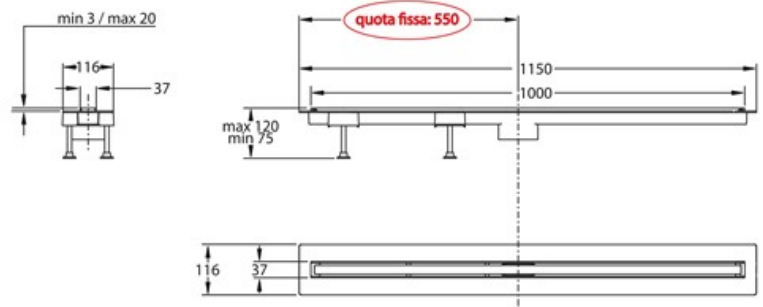

ITEM

6825MX100S

CANALISSIMA MX SC LAT L.100 CM

Product Type

Channel drains

Channel drain with Mixage grid

Logistic Info

Pcs per Carton:

Qty per Pallet:

Unit weight: 1,63400

Flow rate Lt/m.:

ORIGINE: MADE IN ITALY

Cod.EAN13: 8030575053608

Tarif Code :73249000

Tecnichal Details

Model: CANALISSIMA - MIXAGE - LATERALE

Product: Channel drains with side outlet

Spec 1: "MIXAGE" adjustable tileable grid with PMMA frame and stainless steel AISI316 insert

Spec 2: L 100 cm

Material 1: INOX

Material 2: ABS

Color 1: BRUSHED

Color 2: TRANSPARENT