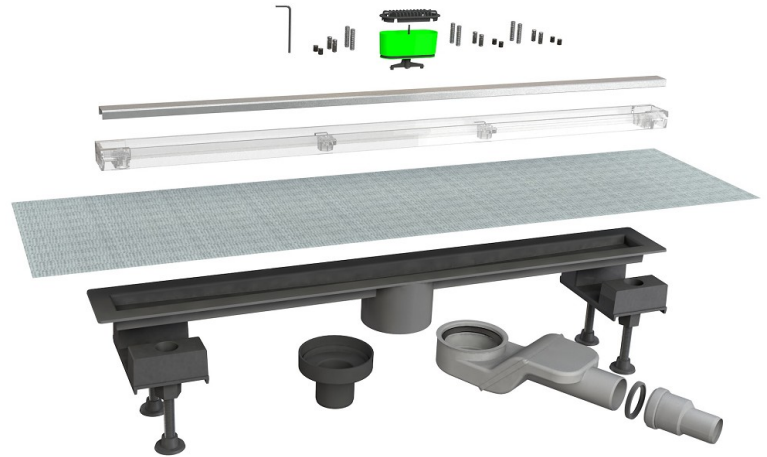

ITEM

6825KX70S

CANALISSIMA MX FULL KIT L.70CM

Product Type

Channel drains

Channel drains - kit

Logistic Info

Pcs per Carton:

Qty per Pallet:

Unit weight: 2,24500

Flow rate Lt/m.: 28,00

ORIGINE: MADE IN ITALY

Cod.EAN13: 8030575041216

Tarif Code :73249000

Tecnichal Details

Model: CANALISSIMA KIT - MIXAGE - DELUXE

Product: Channel drains with central outlet

Spec 1: "MIXAGE" adjustable tileable grid with PMMA frame and stainless steel AISI316 insert, waterproofing material and "SOGLIOLA" siphon

Spec 2: L 70 cm

Material 1: INOX