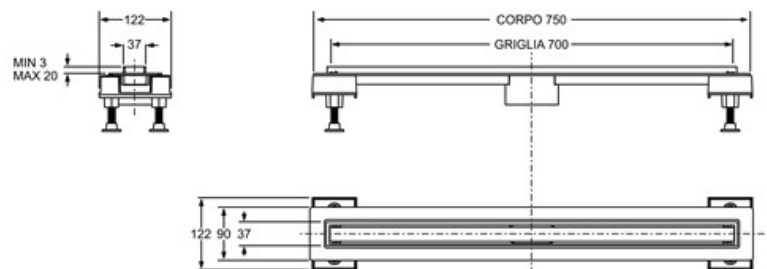

Qty per Pallet:

Unit weight: 2,24500

Flow rate Lt/m.: 28,00

ORIGINE: MADE IN ITALY

Cod.EAN13: 8030575041216

Tarif Code :73249000

Tecnichal Details

Model: CANALISSIMA KIT - MIXAGE - DELUXE

Product: Channel drains with central outlet

Spec 1: "MIXAGE" adjustable tileable grid with PMMA frame and stainless steel AISI316 insert, waterproofing material and "SOGLIOLA" siphon

Spec 2: L 70 cm

Material 1: INOX