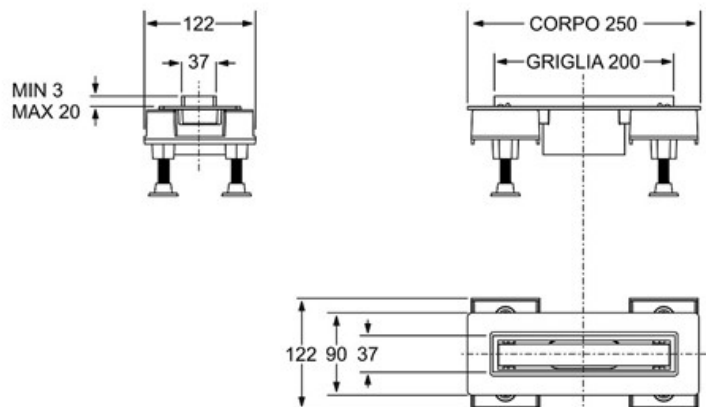

**Qty per Pallet:**

**Unit weight: 0,94000**

**Flow rate Lt/m.:**

ORIGINE: MADE IN ITALY

Cod.EAN13: 8030575054308

Tarif Code :73249000

Tecnichal Details

**Model:** CANALISSIMA KIT - MIXAGE

**Product:** Channel drains with central outlet

**Spec 1:** "MIXAGE" adjustable tileable grid with PMMA frame and stainless steel AISI316 insert, waterproofing material and "SOGLIOLA" siphon

**Spec 2:** L 20 cm