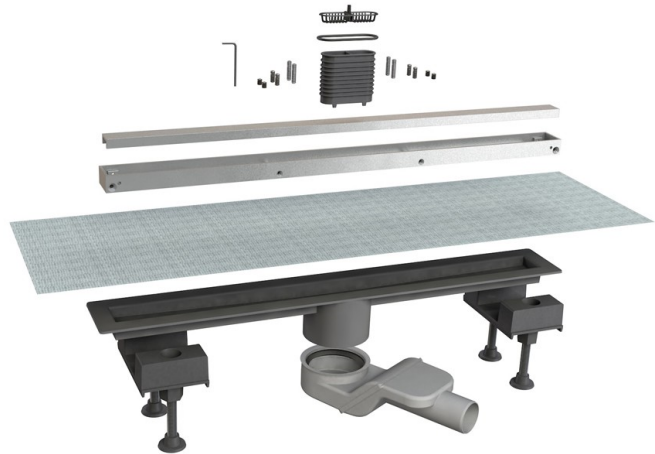

ITEM

6825HL60S

CANALISSIMA AL KIT ORIZ L60CM

Product Type

Channel drains

Channel drains - kit

Logistic Info

Pcs per Carton:

Qty per Pallet:

Unit weight: 2,00000

Flow rate Lt/m.:

ORIGINE: MADE IN ITALY

Cod.EAN13: 8030575055626

Tarif Code :76169990

Tecnichal Details

Model: CANALISSIMA KIT - ALLUMINIO

Product: Channel drains with central outlet

Spec 1: "DOUBLE FACE" adjustable full aluminium tileable grid, waterproofing material and "SOGLIOLA" siphon

Spec 2: L 60 cm

Material 1: ALUMINUM

Material 2: ABS