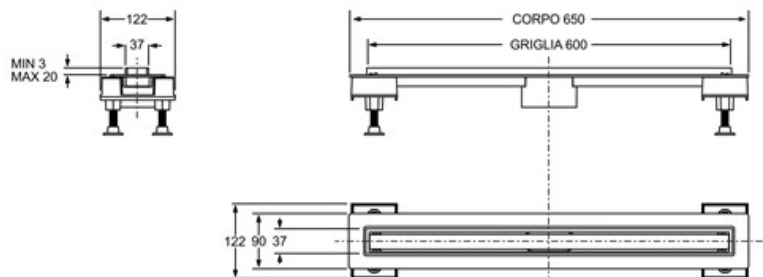

Qty per Pallet:

Unit weight: 2,00000

Flow rate Lt/m.:

ORIGINE: MADE IN ITALY

Cod.EAN13: 8030575055626

Tarif Code :76169990

Tecnichal Details

Model: CANALISSIMA KIT - ALLUMINIO

Product: Channel drains with central outlet

Spec 1: "DOUBLE FACE" adjustable full aluminium tileable grid, waterproofing material and "SOGLIOLA" siphon

Spec 2: L 60 cm

Material 1: ALUMINUM

Material 2: ABS