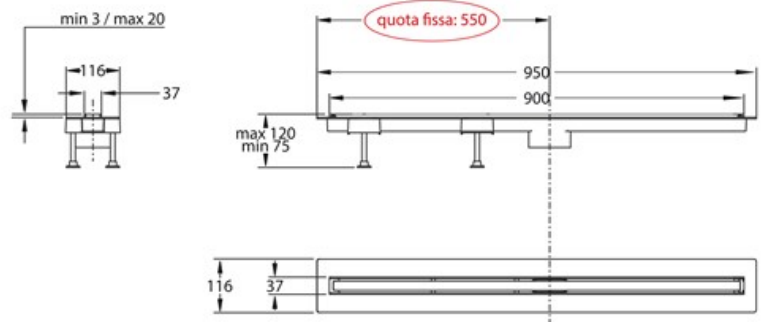

Qty per Pallet:

Unit weight: 1,94800

Flow rate Lt/m.:

ORIGINE: MADE IN ITALY

Cod.EAN13: 8030575038223

Tarif Code :76169990

Tecnichal Details

Model: CANALISSIMA - ALLUMINIO - LATERALE

Product: Channel drains with side outlet

Spec 1: "DOUBLE FACE" adjustable full aluminium tileable grid

Spec 2: L 90 cm

Material 1: ALUMINUM

Material 2: ABS

Color 1: BRUSHED

Color 2: BLACK

Approvals