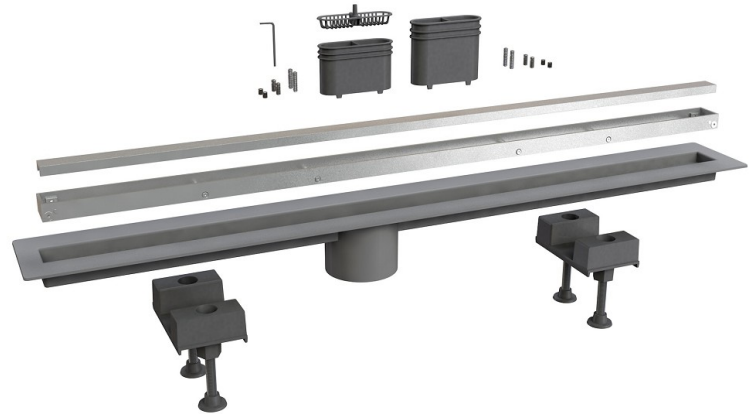

ITEM

6825AL90S

CANALISSIMA AL SC LAT L.90 CM

Product Type

Channel drains

Channel drains with aluminum grid

Logistic Info

Pcs per Carton:

Qty per Pallet:

Unit weight: 1,94800

Flow rate Lt/m.:

ORIGINE: MADE IN ITALY

Cod.EAN13: 8030575038223

Tarif Code :76169990

Tecnichal Details

Model: CANALISSIMA - ALLUMINIO - LATERALE

Product: Channel drains with side outlet

Spec 1: "DOUBLE FACE" adjustable full aluminium tileable grid

Spec 2: L 90 cm

Material 1: ALUMINUM

Material 2: ABS

Color 1: BRUSHED

Color 2: BLACK

Approvals