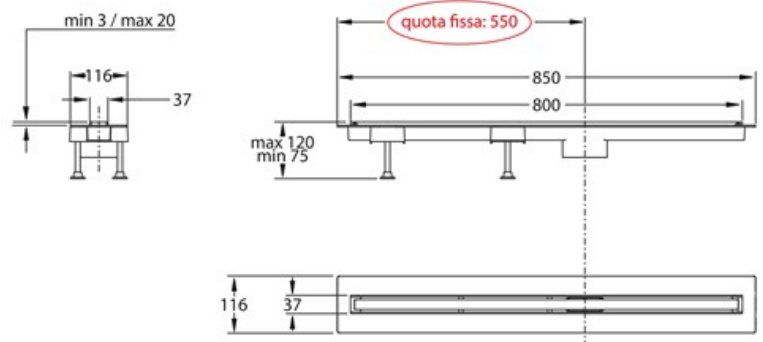

**Qty per Pallet:**

**Unit weight:** 1,85700

**Flow rate Lt/m.:**

ORIGINE: MADE IN ITALY

Cod.EAN13: 8030575038216

Tarif Code :76169990

Tecnichal Details

**Model:** CANALISSIMA - ALLUMINIO - LATERALE

**Product:** Channel drains with side outlet

**Spec 1:** "DOUBLE FACE" adjustable full aluminium tileable grid

**Spec 2:** L 80 cm

**Material 1:** ALUMINUM

**Material 2:** ABS

**Color 1:** BRUSHED

**Color 2:** BLACK