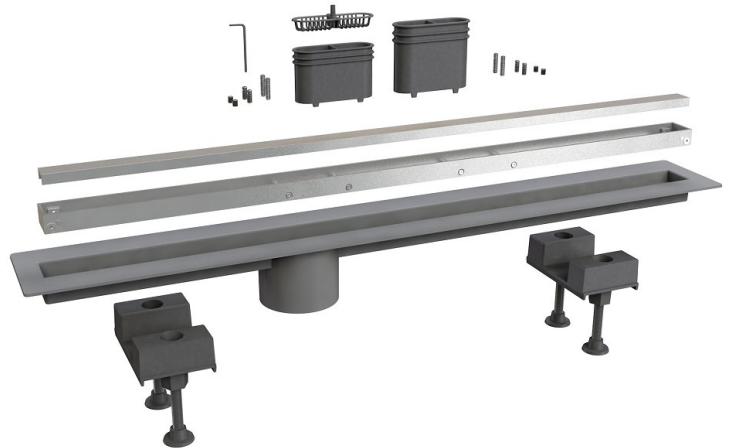

ITEM

**6825AL80S**

**CANALISSIMA AL SC LAT L.80 CM**

Product Type

Channel drains

Channel drains with aluminum grid

Logistic Info

**Pcs per Carton:**

**Qty per Pallet:**

**Unit weight:** 1,85700

**Flow rate Lt/m.:**

ORIGINE: MADE IN ITALY

Cod.EAN13: 8030575038216

Tarif Code :76169990

Tecnichal Details

**Model:** CANALISSIMA - ALLUMINIO - LATERALE

**Product:** Channel drains with side outlet

**Spec 1:** "DOUBLE FACE" adjustable full aluminium tileable grid

**Spec 2:** L 80 cm

**Material 1:** ALUMINUM

**Material 2:** ABS

**Color 1:** BRUSHED

**Color 2:** BLACK