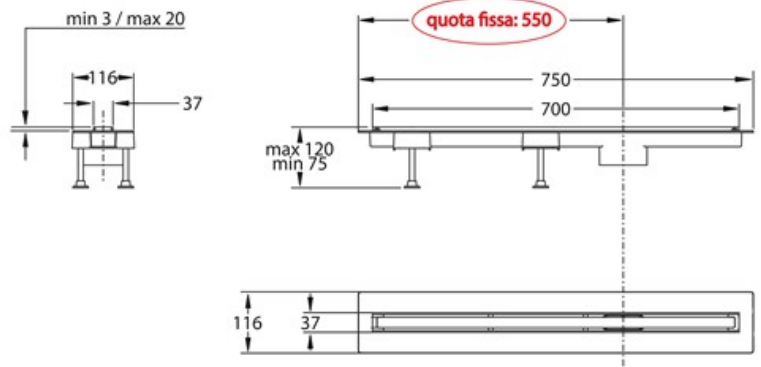

Qty per Pallet:

Unit weight: 1,74200

Flow rate Lt/m.:

ORIGINE: MADE IN ITALY

Cod.EAN13: 8030575038209

Tarif Code :76169990

Tecnichal Details

Model: CANALISSIMA - ALLUMINIO - LATERALE

Product: Channel drains with side outlet

Spec 1: "DOUBLE FACE" adjustable full aluminium tileable grid

Spec 2: L 70 cm

Material 1: ALUMINUM

Material 2: ABS

Color 1: BRUSHED

Color 2: BLACK

Approvals