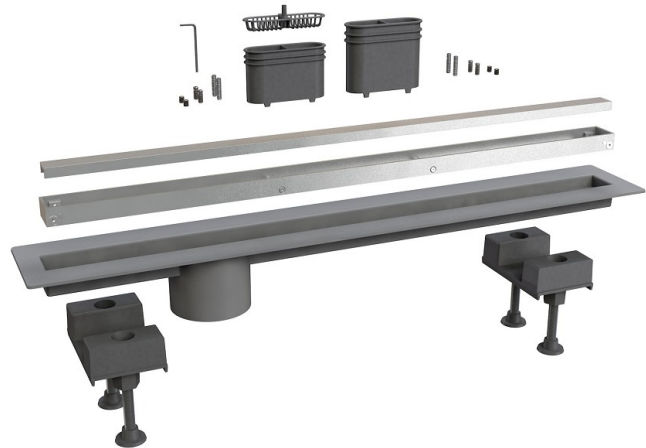

ITEM

6825AL70S

CANALISSIMA AL SC LAT L.70 CM

Product Type

Channel drains

Channel drains with aluminum grid

Logistic Info

Pcs per Carton:

Qty per Pallet:

Unit weight: 1,74200

Flow rate Lt/m.:

ORIGINE: MADE IN ITALY

Cod.EAN13: 8030575038209

Tarif Code :76169990

Tecnichal Details

Model: CANALISSIMA - ALLUMINIO - LATERALE

Product: Channel drains with side outlet

Spec 1: "DOUBLE FACE" adjustable full aluminium tileable grid

Spec 2: L 70 cm

Material 1: ALUMINUM

Material 2: ABS

Color 1: BRUSHED

Color 2: BLACK

Approvals