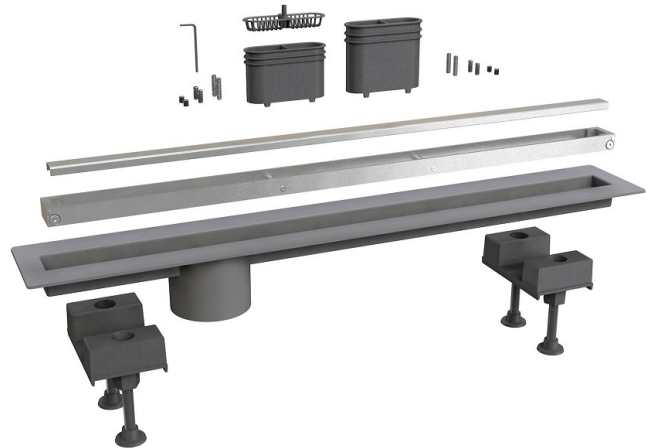

ITEM

**6825AC70S**

**CANALISSIMA AC SC LAT L.70 CM**

Product Type

Channel drains

Channel drains with stainless steel grid

Logistic Info

**Pcs per Carton:**

**Qty per Pallet:**

**Unit weight:** 2,13500

**Flow rate Lt/m.:**

ORIGINE: MADE IN ITALY

Cod.EAN13: 8030575040165

Tarif Code :73249000

Tecnichal Details

**Model:** CANALISSIMA - ACCIAIO - LATERALE

**Product:** Channel drains with side outlet

**Spec 1:** "DOUBLE FACE" adjustable full stainless steel AISI316 tileable grid

**Spec 2:** L 70 cm

**Material 1:** INOX

**Material 2:** ABS

**Color 1:** BRUSHED