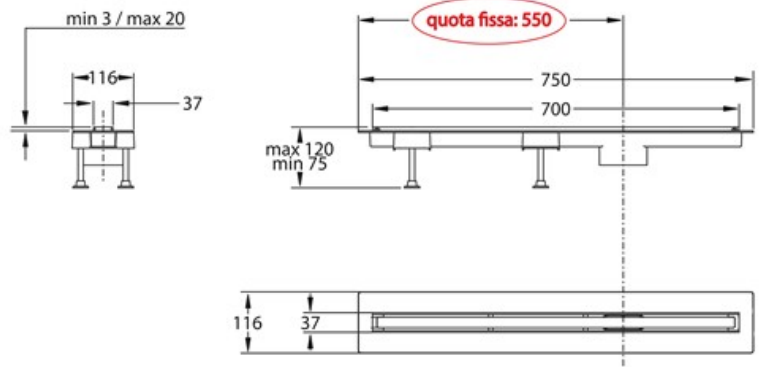

ITEM

**6825AC70S**

**CANALISSIMA AC SC LAT L.70 CM**

Product Type

Channel drains

Channel drains with stainless steel grid

Logistic Info

**Pcs per Carton:**

**Qty per Pallet:**

**Unit weight:** 2,13500

**Flow rate Lt/m.:**

ORIGINE: MADE IN ITALY

Cod.EAN13: 8030575040165

Tarif Code :73249000

Tecnichal Details

**Model:** CANALISSIMA - ACCIAIO - LATERALE

**Product:** Channel drains with side outlet

**Spec 1:** "DOUBLE FACE" adjustable full stainless steel AISI316 tileable grid

**Spec 2:** L 70 cm

**Material 1:** INOX

**Material 2:** ABS

**Color 1:** BRUSHED