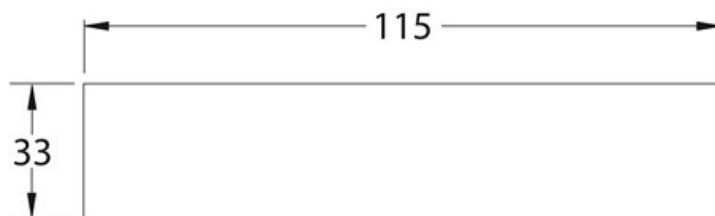

Qty per Pallet:

Unit weight: 0,31100

Flow rate Lt/m.:

ORIGINE: MADE IN ITALY

Cod.EAN13: 8030575037615

Tarif Code :39199080

Tecnichal Details

Model: WATER-PROOF SHEETS

Product: Waterproofing adhesive sheet

Spec 1: For "CANALISSIMA"

Spec 2: 33 x 115 cm

Material 1: Woven-non-woven

Material 2:

Color 1: GREY

Color 2:

Approvals