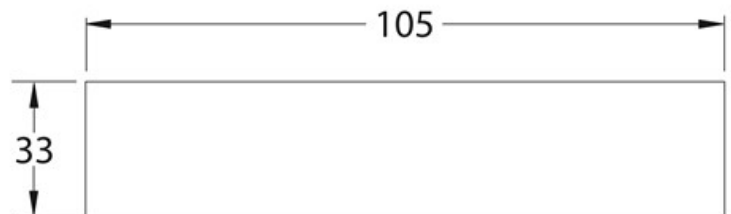

Qty per Pallet:

Unit weight: 0,28000

Flow rate Lt/m.:

ORIGINE: MADE IN ITALY

Cod.EAN13: 8030575037608

Tarif Code :39199080

Tecnichal Details

Model: WATER-PROOF SHEETS

Product: Waterproofing adhesive sheet

Spec 1: For "CANALISSIMA"

Spec 2: 33 x 105 cm

Material 1: Woven-non-woven

Material 2:

Color 1: GREY

Color 2:

Approvals