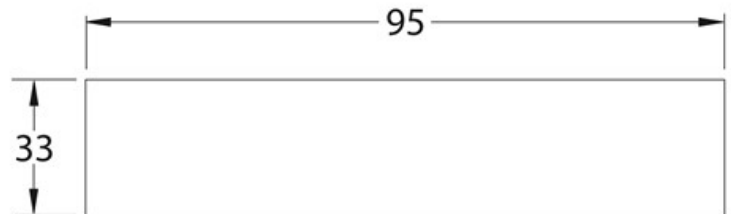

Qty per Pallet:

Unit weight: 0,24500

Flow rate Lt/m.:

ORIGINE: MADE IN ITALY

Cod.EAN13: 8030575037592

Tarif Code :39199080

Tecnichal Details

Model: WATER-PROOF SHEETS

Product: Waterproofing adhesive sheet

Spec 1: For "CANALISSIMA"

Spec 2: 33 x 95 cm

Material 1: Woven-non-woven

Material 2:

Color 1: GREY

Color 2:

Approvals