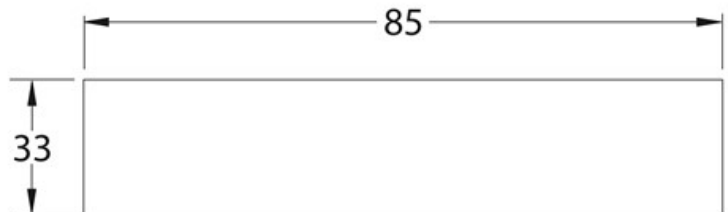

Qty per Pallet:

Unit weight: 0,21000

Flow rate Lt/m.:

ORIGINE: MADE IN ITALY

Cod.EAN13: 8030575037585

Tarif Code :39199080

Tecnichal Details

Model: WATER-PROOF SHEETS

Product: Waterproofing adhesive sheet

Spec 1: For "CANALISSIMA"

Spec 2: 33 x 85 cm

Material 1: Woven-non-woven

Material 2:

Color 1: GREY

Color 2:

Approvals