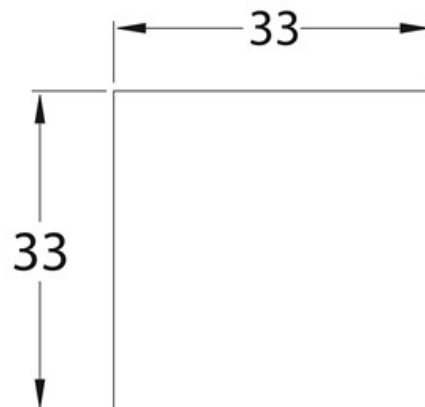

ITEM

6822AD33C

TELO IMPERMEABILE 33 X 33 CM

Product Type

Channel drains

Channel drain traps and accessories

Logistic Info

Pcs per Carton:

Qty per Pallet:

Unit weight: 0,11000

Flow rate Lt/m.:

ORIGINE: MADE IN ITALY

Cod.EAN13: 8030575053585

Tarif Code :39199080

Tecnichal Details

Model: WATER-PROOF SHEETS

Product: Waterproofing adhesive sheet

Spec 1: For "CANALISSIMA"

Spec 2: 33 x 33 cm

Material 1: Woven-non-woven

Material 2:

Color 1: GREY

Color 2:

Approvals