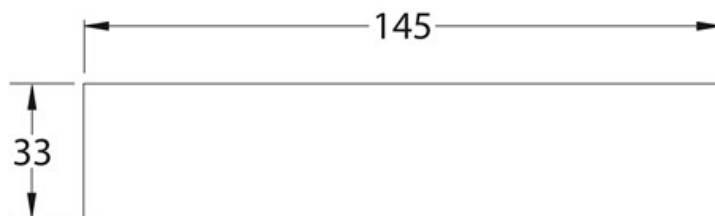

Qty per Pallet:

Unit weight: 0,41500

Flow rate Lt/m.:

ORIGINE: MADE IN ITALY

Cod.EAN13: 8030575037578

Tarif Code :39199080

Tecnichal Details

Model: WATER-PROOF SHEETS

Product: Waterproofing adhesive sheet

Spec 1: For "CANALISSIMA"

Spec 2: 33 x 145 cm

Material 1: Woven-non-woven

Material 2:

Color 1: GREY

Color 2:

Approvals