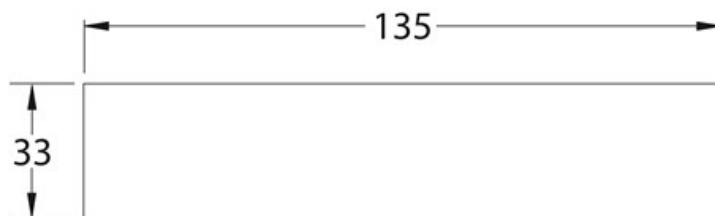

**Qty per Pallet:**

**Unit weight:** 0,38000

**Flow rate Lt/m.:**

ORIGINE: MADE IN ITALY

Cod.EAN13: 8030575037561

Tarif Code :39199080

Tecnichal Details

**Model:** WATER-PROOF SHEETS

**Product:** Waterproofing adhesive sheet

**Spec 1:** For "CANALISSIMA"

**Spec 2:** 33 x 135 cm

**Material 1:** Woven-non-woven

**Material 2:**

**Color 1:** GREY

**Color 2:**

Approvals