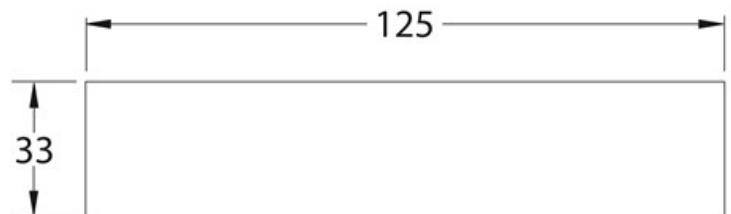

Qty per Pallet:

Unit weight: 0,34600

Flow rate Lt/m.:

ORIGINE: MADE IN ITALY

Cod.EAN13: 8030575037554

Tarif Code :39199080

Tecnichal Details

Model: WATER-PROOF SHEETS

Product: Waterproofing adhesive sheet

Spec 1: For "CANALISSIMA"

Spec 2: 33 x 125 cm

Material 1: Woven-non-woven

Material 2:

Color 1: GREY

Color 2:

Approvals