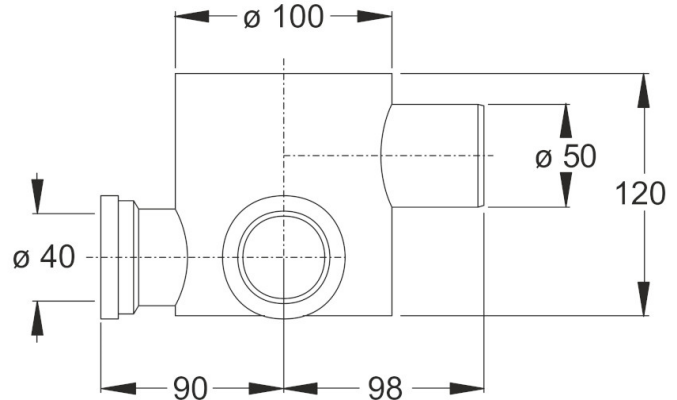

ITEM

6560PP12C2-R

POZZETTO RG BASSO H120 SC Ø 50

Product Type

Floor drains

Floor gullies and expander plugs

Logistic Info

Pcs per Carton: 50
Qty per Pallet: 1
Unit weight: 0,24600
Flow rate Lt/m.: 90,30

ORIGINE: MADE IN ITALY

Cod.EAN13: 8030575061351

Tarif Code :39229000

Tecnichal Details

Model: FLOOR GULLIES

Product: Short floor gullies

Spec 1: 4 ways: one outlet and 3 flanged inlets with sealing o-rings, recycled material

Spec 2: Short H 120 mm, outlet Ø 50

Material 1: PP

Material 2:

Color 1: GREY

Color 2:

Approvals