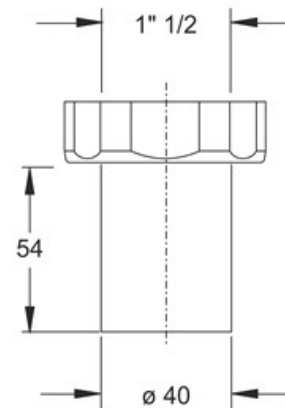

ITEM

6440OT64B9

CODULO DIRITTO 1"1/2 X Ø 40MM

Product Type

Logistic Info

Pcs per Carton: 100
Qty per Pallet: 5
Unit weight: 0,08320
Flow rate Lt/m.:

ORIGINE: MADE IN ITALY
Cod.EAN13: 8030575022314
Tarif Code :74198090

Tecnichal Details

Model: JOINTS
Product: Weldable elbow
Spec 1: Raw brass threaded nut
Spec 2: 1"1/2 x ø 40 mm
Material 1: PEHD
Material 2: BRASS
Color 1: BLACK
Color 2: RAW

Approvals