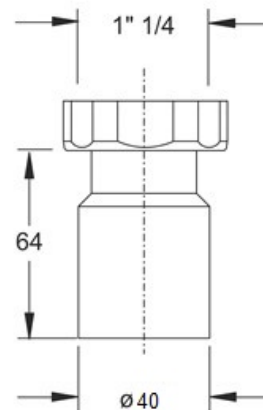

ITEM

6440OT54B9

CODULO DIRITTO 1"1/4 X Ø 40MM

Product Type

Logistic Info

Pcs per Carton: 100
Qty per Pallet: 5
Unit weight: 0,02600
Flow rate Lt/m.:

ORIGINE: MADE IN ITALY
Cod.EAN13: 8030575022307
Tarif Code :74198090

Tecnichal Details

Model: JOINTS
Product: Weldable elbow
Spec 1: Raw brass threaded nut
Spec 2: 1"1/4 x ø 40 mm
Material 1: PEHD
Material 2: BRASS
Color 1: BLACK
Color 2: RAW

Approvals