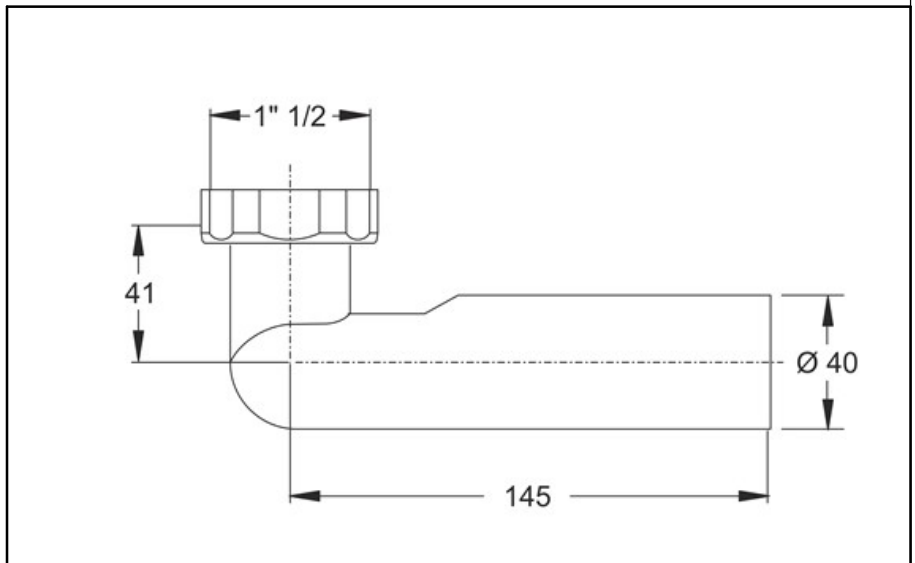

ITEM

6340OT64B9

CODULO CURVO 1"1/2 X Ø 40 MM

Product Type

Logistic Info

Pcs per Carton: 100
Qty per Pallet: 5
Unit weight: 0,11500
Flow rate Lt/m.:

ORIGINE: MADE IN ITALY
Cod.EAN13: 8030575022239
Tarif Code :74198090

Tecnichal Details

Model: JOINTS
Product: Weldable straight joint
Spec 1: Raw brass threaded nut
Spec 2: 1"1/2 x ø 40 mm
Material 1: PEHD
Material 2: BRASS
Color 1: BLACK
Color 2: RAW

Approvals