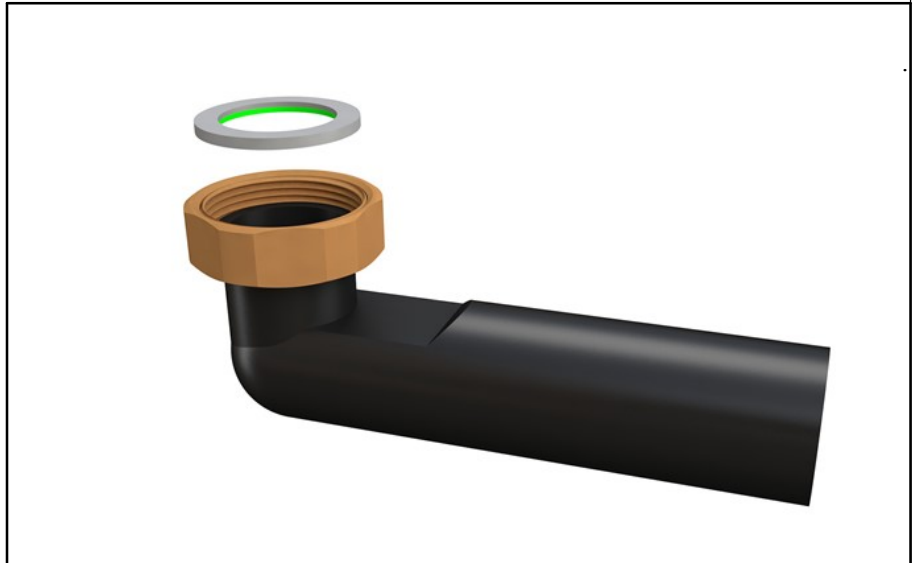

ITEM

6340OT64B9

CODULO CURVO 1"1/2 X Ø 40 MM

Product Type

Logistic Info

Pcs per Carton: 100
Qty per Pallet: 5
Unit weight: 0,11500
Flow rate Lt/m.:

ORIGINE: MADE IN ITALY
Cod.EAN13: 8030575022239
Tarif Code :74198090

Tecnichal Details

Model: JOINTS
Product: Weldable straight joint
Spec 1: Raw brass threaded nut
Spec 2: 1"1/2 x ø 40 mm
Material 1: PEHD
Material 2: BRASS
Color 1: BLACK
Color 2: RAW

Approvals